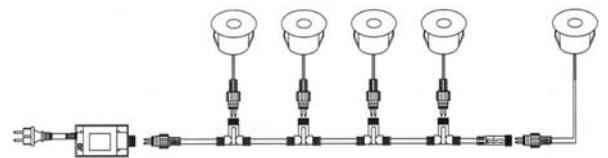

Features

- For in-ground or wall mounting
- Frosted lens available by special order*
- Includes 20" lead wire with bi-pin plug-in waterproof socket
- Average operating life: 70,000 hours
- IP65 waterproof fixtures may be used in outdoor locations having regular drainage. Should not be submerged in water.
- C-UL listed