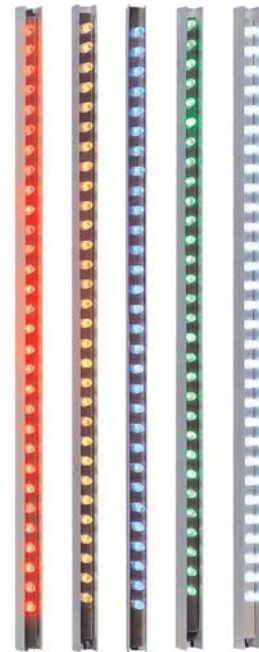

LED Decorative Linear Accent

Interior Simple Plug-in Light Strip

- Trim: Aluminum
- LED Count: 27 Lamps
- Light Output: 33 lm/W
- Beam Angle: 15°
- Volt: 3.4V DC (800mA)
- Watt: 1.62W (0.06W per lamp)

Applications

Display shelves, cabinet lighting, decorative accent or effect.

Features

- Beam output creates "lines and/or spots" of visible brightness. This is NOT a washlight. It is a linear accent.
- Mounts with plug-in wiring on surface or recessed
- Includes 18" lead wire with bi-pin snap-together AMP connector
- Average operating life: 70,000 hours
- IP44 damp location listing for interior applications only
- C-UL listed

- **H-UC111-R** ●
- **G** ●
- **B** ●
- **Y** ●
- **W5** ○ (5000K)
- **W3** ○ (3000K)

Accessories

H-UC111-TRANS
H-UC111-CC48

Transformer (Powers up to 6 units) Output 18V 1000MA
48" Transformer to first strip harness cable with mini plug-in connector. 22 AWG, IP44

H-UC111-6
H-UC111-12
H-UC111-18
H-UC111-24

6" Interconnect Joiner Cable
12" Interconnect Joiner Cable
18" Interconnect Joiner Cable
24" Interconnect Joiner Cable