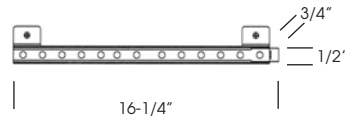

Features

- Beam output creates "lines and/or spots" of visible brightness. This is NOT a washlight. It is a linear accent.
- Mounts with plug-in wiring on surface or recessed
- Includes 18" lead wire with bi-pin snap-together AMP connector
- Average operating life: 70,000 hours
- IP44 damp location listing for interior applications only
- C-UL listed

- **H-UC111-R** ●
- **G** ●
- **B** ●
- **Y** ●
- **W5** ○ (5000K)
- **W3** ○ (3000K)