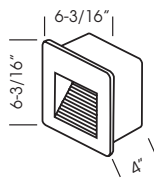

HG-ST08L-12V-R ●

- G ●
- B ●
- Y ●
- W ○ (6000K)

15 LED Module
Total watt: 0.9