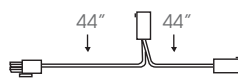

HARNESS3-ID

3-Light Harness. Amp connector with 132" cable.

HARNESS5-ID

5-Light Harness. Amp connector with 204" cable.

HARNESS7-ID

7-Light Harness. Amp connector with 276" cable.

CONNECT1-24-ID

24" Connecting cable.