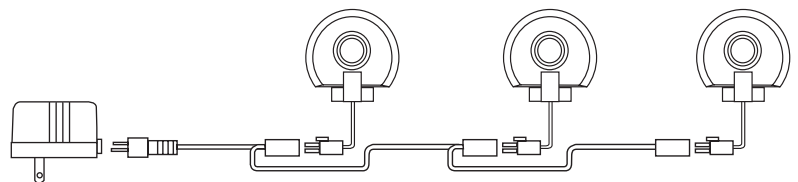

Features

- Tempered clear glass with beveled edge – Center glass over LEDs is lightly frosted
- For surface mounting
- Includes 18" lead wire with bi-pin snap-together AMP connector
- Average operating life: 70,000 hours
- IP44 damp location listing for interior applications only
- C-UL listed