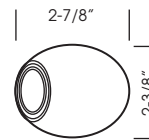

HG-GE7D-12V-GN-R ●
G ●
B ●
Y ●
W ○ (6000K)