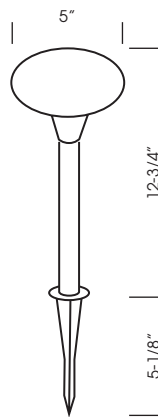

HG-GB556S-12V-R ●
G ●
B ●
Y ●
W ○ (6000K)