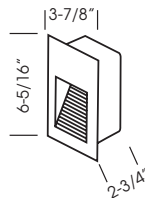

HG-ST08M-12V-R ●

- G ●
- B ●
- Y ●
- W ○ (6000K)

12 LED Module
Total watt: 0.72