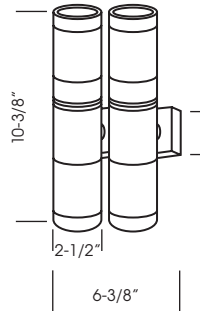

HG-EL622-12V-R ●

- G ●
- B ●
- Y ●
- W ○ (6000K)

12 LED Unit
Total watt: 0.72