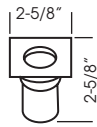

Features

- For in-ground mounting
- Includes 20" lead wire with bi-pin plug-in waterproof socket
- Average operating life: 70,000 hours
- IP65 waterproof fixtures may be used in outdoor locations having regular drainage. Should not be submerged in water.
- C-UL listed

HG-GL14S-12V-R ●
G ●
B ●
Y ●
W ○ (6000K)