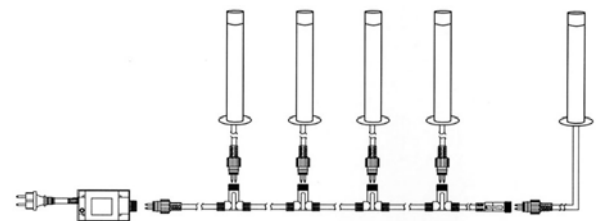

HG-GBS4S-12V-R ●

- G ●
- B ●
- Y ●
- W ○ (6000K)

Outdoor-use transformers, harnesses, and connecting cables on page 22.