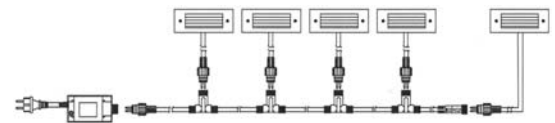

HG-ST10F-12V-RF ●

- GF ●
- BF ●
- YF ●
- WF ○ (6000K)

* If ordering clear lensed units, please delete **F** at the end of Model code.
Example: **HG-ST10D-12V-YF** (Yellow, frosted lens)
HG-ST10D-12V-Y (Yellow, clear lens)

Outdoor-use transformers, harnesses, and connecting cables on page 22.