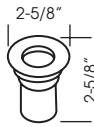

LED In-Ground Accents

Recessed Fixtures for Gardens and Pathways

- Trim: Stainless Steel
- Housing: ABS Plastic
- LED Count: 6 Lamps
- Light Output: 33 lm/W
- Beam Angle: 20°
- Volt: 12V
- Watt: 0.36W (0.06W per lamp)

Applications

In-ground garden, pathways, driveways, building side walls, outdoor night-time safety and security.

Features

- For in-ground mounting
- Includes 20" lead wire with bi-pin plug-in waterproof socket
- Average operating life: 70,000 hours
- IP65 waterproof fixtures may be used in outdoor locations having regular drainage. Should not be submerged in water.
- C-UL listed

HG-GL11S-12V-R ●

- G ●
- B ●
- Y ●
- W ○ (6000K)

HG-GL12S-12V-R ●

- G ●
- B ●
- Y ●
- W ○ (6000K)

HG-GL13S-12V-R ●

- G ●
- B ●
- Y ●
- W ○ (6000K)

Outdoor-use transformers, harnesses, and connecting cables on page 22.