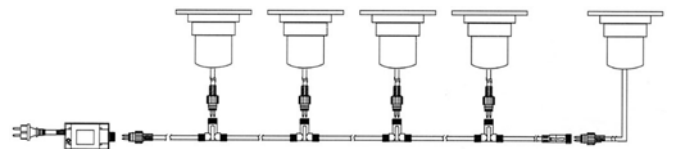

Recessed Fixtures for Gardens and Pathways

- Trim: Stainless Steel
- Housing: Coated Steel
- LED Count: 6 Lamps
- Light Output: 33 lm/W
- Beam Angle: 20°
- Volt: 12V
- Watt: 0.36W (0.06W per lamp)

HG-GL50-12V-R ●
G ●
B ●
Y ●
W ○ (6000K)

HG-GL55-12V-R ●
G ●
B ●
Y ●
W ○ (6000K)

Applications

In-ground garden, pathways, driveways, building side walls, outdoor night-time safety and security.

Features

- For in-ground mounting
- Includes 20" lead wire with bi-pin plug-in waterproof socket
- Average operating life: 70,000 hours
- IP65 waterproof fixtures may be used in outdoor locations having regular drainage. Should not be submerged in water.
- C-UL listed