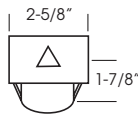

HG-DL15S-12V-R ●
G ●
B ●
Y ●
W ○ (6000K)