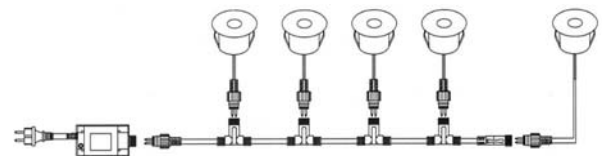

Features

- For in-ground or wall mounting
- Includes 20" lead wire with bi-pin plug-in waterproof socket
- Average operating life: 70,000 hours
- IP65 waterproof fixtures may be used in outdoor locations having regular drainage. Should not be submerged in water.
- C-UL listed