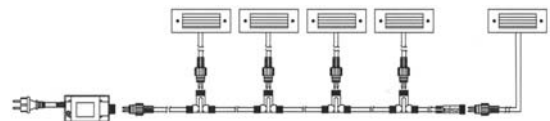

Applications

Interior or exterior applications. Building and fence side walls, entries, steps, corridors, pathways, decks, and porches.

Features

- Wall or floor mounting
- Available with frosted or clear lens*
- Includes 20" lead wire with bi-pin plug-in waterproof socket
- Average operating life: 70,000 hours
- IP65 waterproof fixtures may be used in outdoor locations having regular drainage. Should not be submerged in water.
- C-UL listed