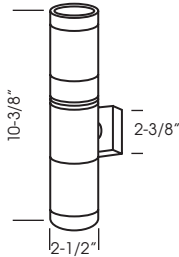

HG-EL612-12V-R ●

- G ●
- B ●
- Y ●
- W ○ (6000K)

6 LED Unit
Total watt: 0.36