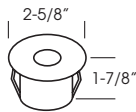

HG-DL11S-12V-R ●
G ●
B ●
Y ●
W ○ (6000K)