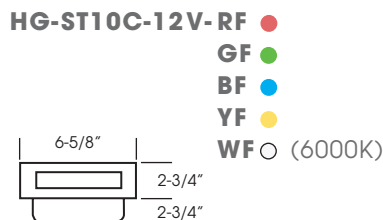

* If ordering clear lensed units, please delete **F** at the end of Model code.
Example: **HG-ST10C-12V-BF** (Blue, frosted lens)
HG-ST10C-12V-B (Blue, clear lens)

Outdoor-use transformers, harnesses, and connecting cables on page 22