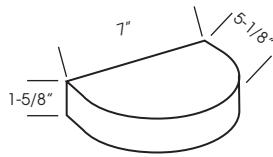

LED Exterior Wall Sconces

Entries and Walls

- Housing: Die Cast Metal
- LED Count: 19 Lamps
- Light Output: 33 lm/W
- Beam Angle: 120°
- Volt: 12V
- Watt: 1.14W (0.06W per lamp)

HG-EL20-12V-R ●
G ●
B ●
Y ●
W ○ (6000K)

HG-EL20P-12V-R ●
G ●
B ●
Y ●
W ○ (6000K)

Applications

Decorative accents for building exterior.
Excellent security overnight lighting.

Features

- Available with diffused lens or with clear acrylic lens
- Average operating life: 70,000 hours
- IP65 waterproof fixtures may be used in outdoor locations having regular drainage. Should not be submerged in water.
- C-UL listed

Top View

IP65 Outdoor transformer included in housing. Wire the housing directly to 120v power feeds. Contractor to use junction-box appropriate for site location.