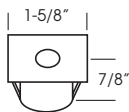

HG-DL49-12V-R ●
G ●
B ●
Y ●
W ○ (6000K)