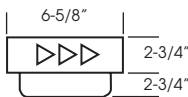

HG-ST10F-12V-RF ●

- GF ●
- BF ●
- YF ●
- WF ○ (6000K)

* If ordering clear lensed units, please delete **F** at the end of Model code.
Example: **HG-ST10D-12V-YF** (Yellow, frosted lens)
HG-ST10D-12V-Y (Yellow, clear lens)

Outdoor-use transformers, harnesses, and connecting cables on page 22.