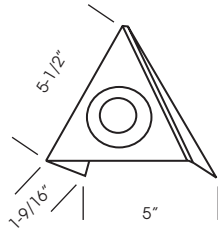

H-L31-PK300L-12V-R ●
G ●
B ●
Y ●
W ○ (6000K)