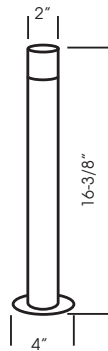

LED Garden & Pathway

Porch/Deck Mount or In-Ground

- Construction: Stainless Steel with Glass Lens
- LED Count: 3 Lamps
- Light Output: 33 lm/W
- Beam Angle: 20°
- Volt: 12V
- Watt: 0.18W (0.06W per lamp)

Applications

Gardens, decks, driveways and pathways.

Features

- In-ground or floor mounting
- Includes 20" lead wire with bi-pin plug-in waterproof socket
- Average operating life: 70,000 hours
- IP65 waterproof fixtures may be used in outdoor locations having regular drainage. Should not be submerged in water.
- C-UL listed

HG-GBS4D-12V-R ●

- G ●
- B ●
- Y ●
- W ○ (6000K)

HG-GBS4S-12V-R ●

- G ●
- B ●
- Y ●
- W ○ (6000K)

Outdoor-use transformers, harnesses, and connecting cables on page 22.