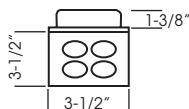

HG-RL01C-12V-R ●
G ●
B ●
Y ●
W ○ (6000K)