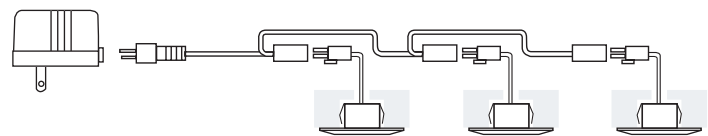

- Stainless steel trim and housing
- Available with clear or frosted lens*
- For recessed mounting
- Recessed mounting springs – no tools required
- Includes 18" lead wire with bi-pin snap-together AMP connector
- Average operating life: 70,000 hours
- IP44 damp location listing for interior applications only
- C-UL listed