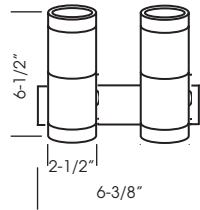

HG-EL621-12V-R ●

- G ●
- B ●
- Y ●
- W ○ (6000K)

6 LED Unit
Total watt: 0.36