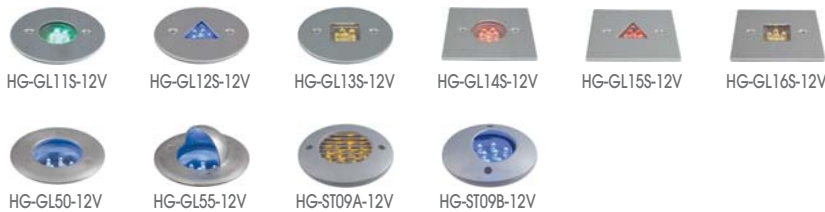

Product Matrix

OUTDOOR

IN-GROUND Accent Series

MINI-RECESSED Series

RECESSED Series

GARDEN & PATH Series

WALL Series

INDOOR

IN-CABINET UNDER SHELF Series

DECORATIVE LINEAR Series

J-LED Lighting Solutions has designed and manufactured all the units in this catalog to wire with simple plug-in connector systems. Consult your electrical engineer or contractor if, due to site conditions, you need to strip the connectors provided and use the bare wires in standard hard wiring boxes. These products are UL Listed with their connectors, but in most locations they are considered Class II types, allowing, using proper techniques and components, the modifications in the field required to best install them in a particular site condition. Such changes will not alter the UL registered status of the product if installed correctly and inspected properly for standard approvals.