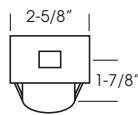

HG-DL16S-12V-R ●
G ●
B ●
Y ●
W ○ (6000K)