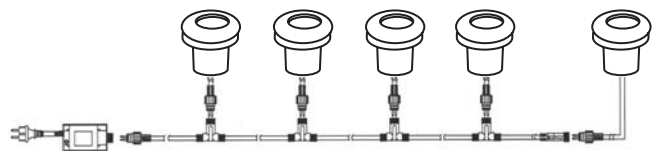

HG-ST09A-12V-R ●
G ●
B ●
Y ●
W ○ (6000K)

HG-ST09B-12V-R ●
G ●
B ●
Y ●
W ○ (6000K)

Applications

In-ground garden, pathways, driveways, building side walls, outdoor night-time safety and security.

Features

- For in-ground mounting
- Includes 20" lead wire with bi-pin plug-in waterproof socket
- Average operating life: 70,000 hours
- IP65 waterproof fixtures may be used in outdoor locations having regular drainage. Should not be submerged in water.
- C-UL listed