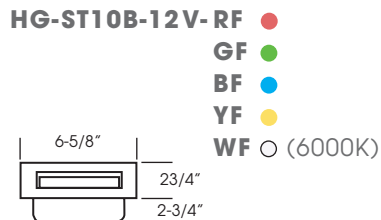

* If ordering clear lensed units, please delete **F** at the end of Model code.
Example: **HG-ST10C-12V-BF** (Blue, frosted lens)
HG-ST10C-12V-B (Blue, clear lens)

Outdoor-use transformers, harnesses, and connecting cables on page 22