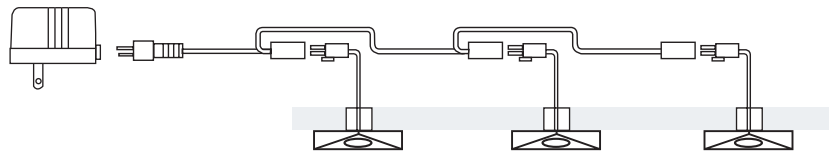

H-L31-PK300L-12V-R ●
G ●
B ●
Y ●
W ○ (6000K)

Applications

Display shelves, cabinet lighting, decorative accent or effect, mounted with plug-in wiring on surface or recessed.

Features

- Die formed metal housing and pop-out LED disk with clear glass lens
- When surface mounted the fixture angles the lamp aim at 30° off center
- Includes 18" lead wire with bi-pin snap-together AMP connector
- Average operating life: 70,000 hours
- IP44 damp location listing for interior applications only
- C-UL listed

Indoor-use transformers, harnesses, connecting cables and wiring diagrams on page 29.

LED Decorative Linear Shelf

Interior Simple Plug-in Side-glow Shelf

- LED Count: Varies depending on shelf length
- Light Output: 33 lm/W
- Beam Angle: 15°
- Volt: 12V
- Watt: 0.06W per lamp