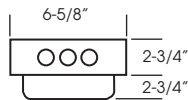

HG-ST10D-12V-RF ●

- GF ●
- BF ●
- YF ●
- WF ○ (6000K)