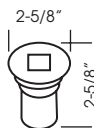

HG-GL13S-12V-R ●

- G ●
- B ●
- Y ●
- W ○ (6000K)

Outdoor-use transformers, harnesses, and connecting cables on page 22.