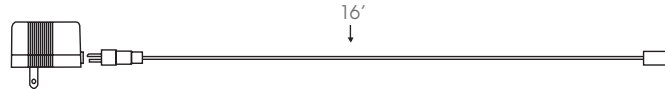

TRANS700MA

Transformer for up to 7 units. 700MA

HARNESS2-ID

2-Light Harness. Amp connector with 88" cable.

HARNESS3-ID

3-Light Harness. Amp connector with 132" cable.