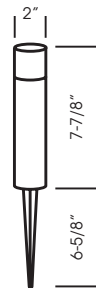

HG-GBS4S-12V-R ●

- G ●
- B ●
- Y ●
- W ○ (6000K)

Outdoor-use transformers, harnesses, and connecting cables on page 22.