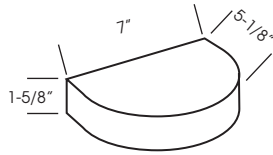

HG-EL20P-12V-R ●
G ●
B ●
Y ●
W ○ (6000K)