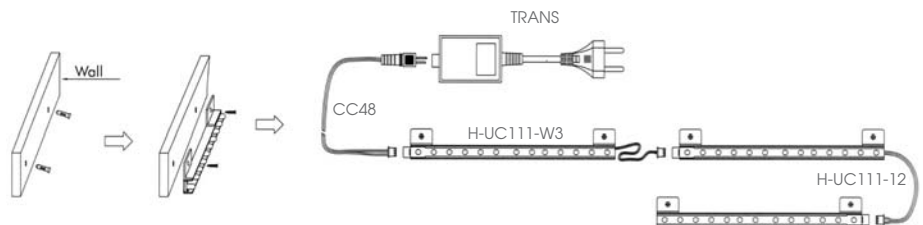

Accessories

H-UC111-TRANS
H-UC111-CC48

Transformer (Powers up to 6 units) Output 18V 1000MA
48" Transformer to first strip harness cable with mini plug-in connector. 22 AWG, IP44

H-UC111-6
H-UC111-12
H-UC111-18
H-UC111-24

6" Interconnect Joiner Cable
12" Interconnect Joiner Cable
18" Interconnect Joiner Cable
24" Interconnect Joiner Cable