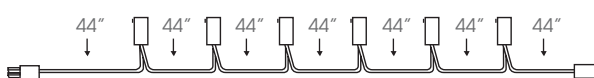

HARNESS3-ID

3-Light Harness. Amp connector with 132" cable.

HARNESS5-ID

5-Light Harness. Amp connector with 204" cable.

HARNESS7-ID

7-Light Harness. Amp connector with 276" cable.

CONNECT1-24-ID

24" Connecting cable.