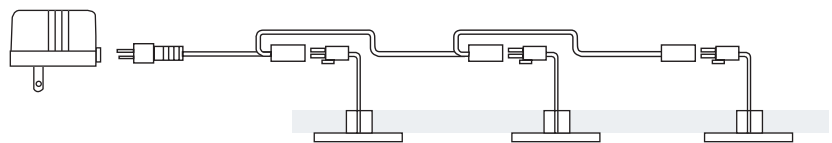

Applications

Display shelves, cabinet lighting, decorative accent or effect.

Features

- Molded plastic base with molded plastic mounting ring
- For recessed mounting
- Includes 18" lead wire with bi-pin snap-together AMP connector
- Average operating life: 70,000 hours
- IP44 damp location listing for interior applications only
- C-UL listed