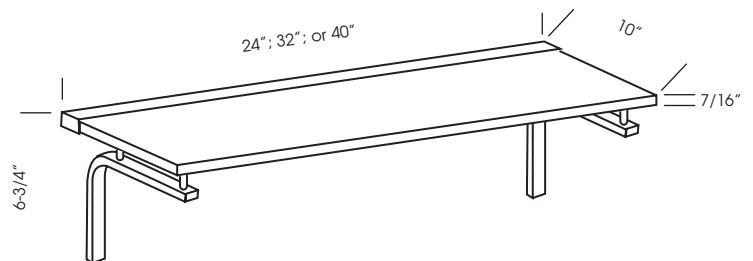

Indoor-use transformers, harnesses, connecting cables and wiring diagrams on page 29.