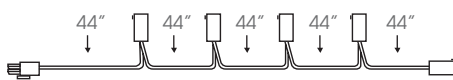

HARNESS3-ID

3-Light Harness. Amp connector with 132" cable.

HARNESS5-ID

5-Light Harness. Amp connector with 204" cable.

HARNESS7-ID

7-Light Harness. Amp connector with 276" cable.

CONNECT1-24-ID

24" Connecting cable.