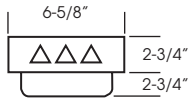

HG-ST10E-12V-RF ●

- GF ●
- BF ●
- YF ●
- WF ○ (6000K)