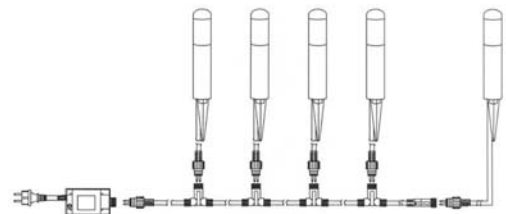

Features

- In-ground or floor mounting
- Includes 20" lead wire with bi-pin plug-in waterproof socket
- Average operating life: 70,000 hours
- IP65 waterproof fixtures may be used in outdoor locations having regular drainage. Should not be submerged in water.
- C-UL listed

HG-GBS3S-12V-R ●
G ●
B ●
Y ●
W ○ (6000K)