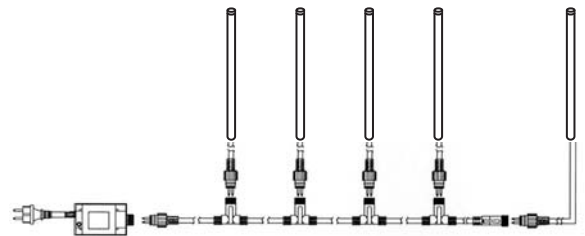

HG-GLS23-12V-R ●
G ●
B ●
Y ●
W ○ (6000K)

Applications

Gardens and pathways.

Features

- In-ground or floor mounting
- Includes 20" lead wire with bi-pin plug-in waterproof socket
- Average operating life: 70,000 hours
- IP65 waterproof fixtures may be used in outdoor locations having regular drainage. Should not be submerged in water.
- C-UL listed