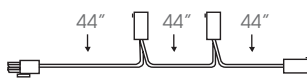

HARNESS3-ID

3-Light Harness. Amp connector with 132" cable.

HARNESS5-ID

5-Light Harness. Amp connector with 204" cable.

HARNESS7-ID

7-Light Harness. Amp connector with 276" cable.

CONNECT1-24-ID

24" Connecting cable.