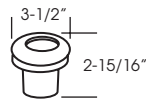

HG-ST09B-12V-R ●
G ●
B ●
Y ●
W ○ (6000K)