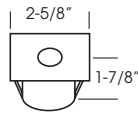

LED Outdoor Mini Recessed

Detailed Lighting Accents

- Trim: Die Cast
- Housing: ABS Plastic
- LED Count: 6 Lamps
- Light Output: 33 lm/W
- Beam Angle: 20°
- Volt: 12V
- Watt: 0.36W (0.06W per lamp)

HG-DL14S-12V-R ●
G ●
B ●
Y ●
W ○ (6000K)