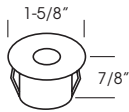

HG-DL48-12V-R ●
G ●
B ●
Y ●
W ○ (6000K)