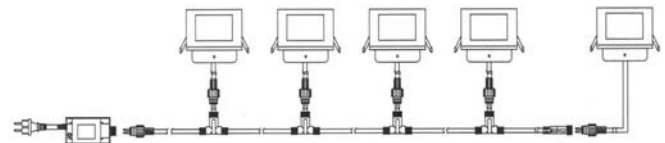

HG-RL01C-12V-R ●
G ●
B ●
Y ●
W ○ (6000K)