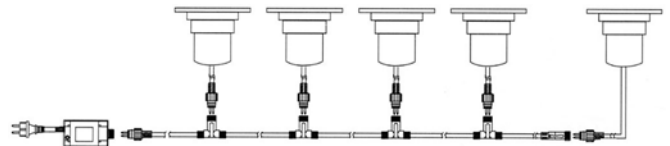

Outdoor-use transformers, harnesses, and connecting cables on page 22.