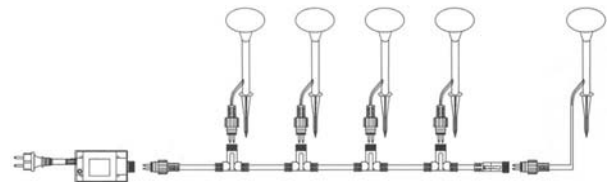

HG-GB556S-12V-R ●
G ●
B ●
Y ●
W ○ (6000K)

Applications

Gardens and pathways.

Features

- In-ground or floor mounting
- Includes 20" lead wire with bi-pin plug-in waterproof socket
- Average operating life: 70,000 hours
- IP65 waterproof fixtures may be used in outdoor locations having regular drainage. Should not be submerged in water.
- C-UL listed