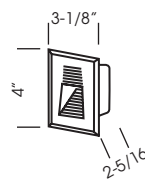

9 LED Module
Total watt: 0.54

Outdoor-use transformers, harnesses, and connecting cables on page 22.

LED Outdoor Recessed

Decorative and Safety. Porches and Decks.

- Trim: Die Cast
- Housing: Die Cast
- LED Count: 12 Lamps
- Light Output: 33 lm/W
- Beam Angle: 20°
- Volt: 12V
- Watt: 0.72W (0.06W per lamp)