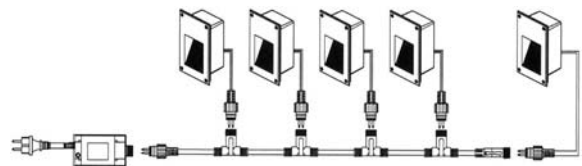

HG-ST08S-12V-R ●

- G ●
- B ●
- Y ●
- W ○ (6000K)

9 LED Module
Total watt: 0.54

Outdoor-use transformers, harnesses, and connecting cables on page 22.