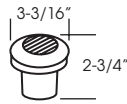

HG-ST09A-12V-R ●
G ●
B ●
Y ●
W ○ (6000K)