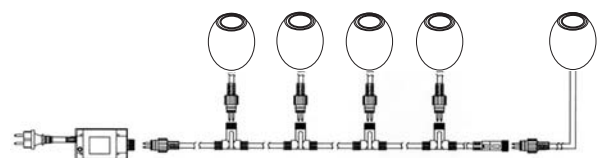

Applications

Decorative accents for building exterior and interior vased or crated decorative florals, walls, shelves, decorative delineators for interiors, jewelry, and display cases.

Features

- Includes 20" lead wire with bi-pin plug-in waterproof socket
- Average operating life: 70,000 hours
- IP65 waterproof fixtures may be used in outdoor locations having regular drainage. Should not be submerged in water.
- C-UL listed