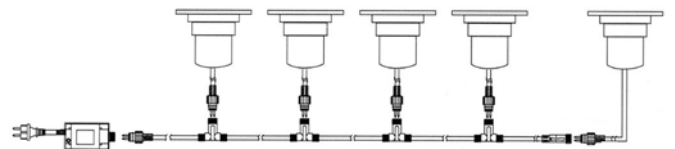

HG-GL13S-12V-R ●

- G ●
- B ●
- Y ●
- W ○ (6000K)

Outdoor-use transformers, harnesses, and connecting cables on page 22.