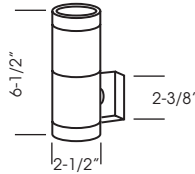

- Construction: Die Cast Metal, Glass
- LED Count: 3 or 6 Lamps
- Light Output: 33 lm/W
- Beam Angle: 150°
- Volt: 12V
- Watt: 0.06W per lamp

HG-EL611-12V-R ●

- G ●
- B ●
- Y ●
- W ○ (6000K)

3 LED Unit
Total watt: 0.18