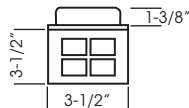

Features

- Wall, ceiling, or floor mounting
- Tool-less installation
- Available with clear or frosted lens*
- Average operating life: 70,000 hours*
- IP65 waterproof fixtures may be used in outdoor locations having regular drainage. Should not be submerged in water.
- C-UL listed

HG-RL01A-12V-R ●
G ●
B ●
Y ●
W ○ (6000K)