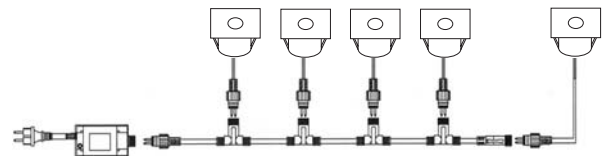

Features

- For in-ground or wall mounting
- Includes 20" lead wire with bi-pin plug-in waterproof socket
- Average operating life: 70,000 hours
- IP65 waterproof fixtures may be used in outdoor locations having regular drainage. Should not be submerged in water.
- C-UL listed