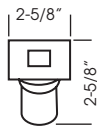

HG-GL16S-12V-R ●
G ●
B ●
Y ●
W ○ (6000K)