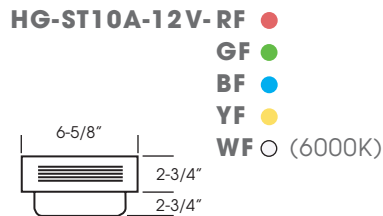

* If ordering clear lensed units, please delete **F** at the end of Model code.
Example: **HG-ST10C-12V-BF** (Blue, frosted lens)
HG-ST10C-12V-B (Blue, clear lens)

Outdoor-use transformers, harnesses, and connecting cables on page 22