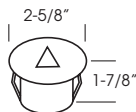

HG-DL12S-12V-R ●
G ●
B ●
Y ●
W ○ (6000K)