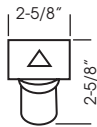

HG-GL15S-12V-R ●
G ●
B ●
Y ●
W ○ (6000K)