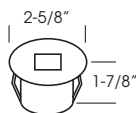

HG-DL13S-12V-R ●
G ●
B ●
Y ●
W ○ (6000K)