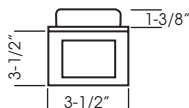

HG-RL01B-12V-R ●
G ●
B ●
Y ●
W ○ (6000K)