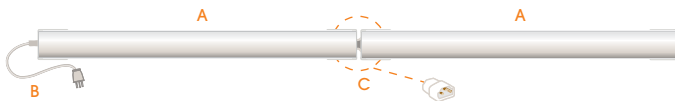

CONNECTED WITH A DIRECT CONNECTOR