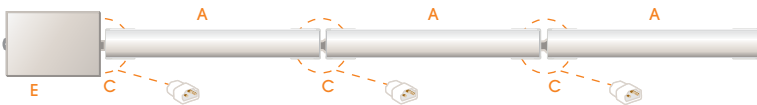

HARDWIRED USING SG-B BOX

Shown lit.