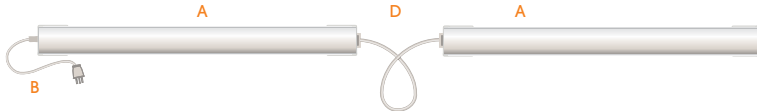

CONNECTED WITH A CONNECTING CABLE