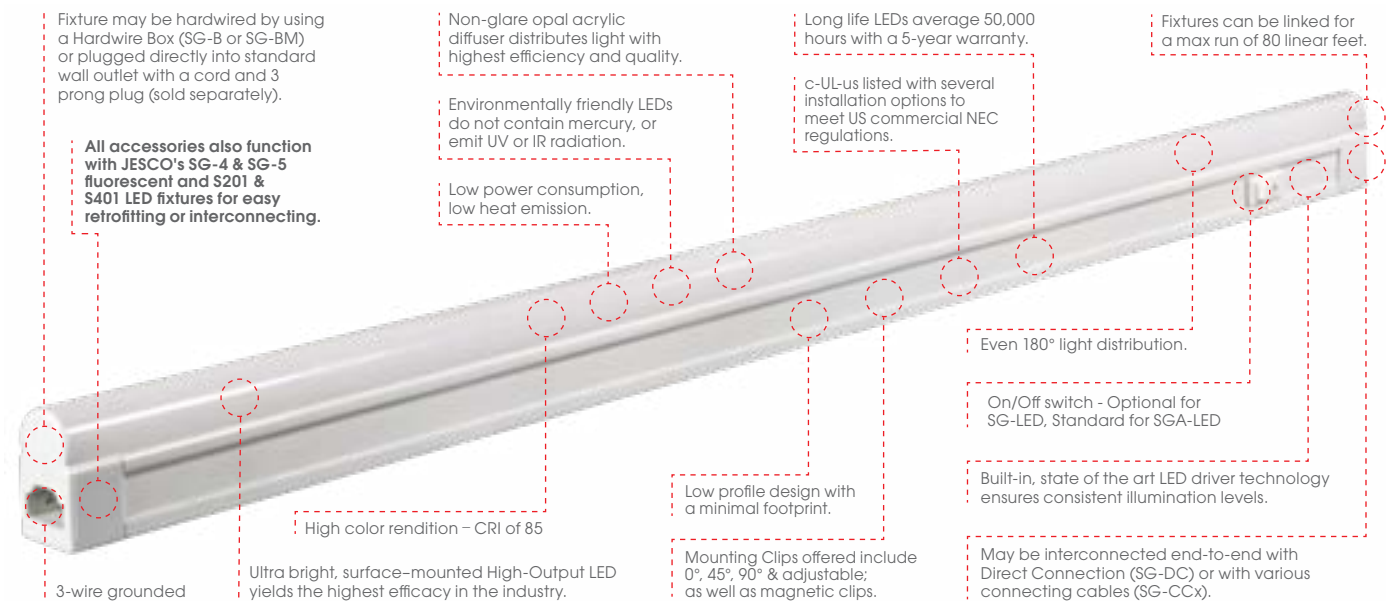

SG-LED SERIES LED SLEEK ULTRA

JESCO
LIGHTING GROUP

SG-LED SERIES

APPLICATIONS

- Under- and over-cabinet
- Under-lighting of counters in bars, restaurants, stores, hotel reception desks, hospitals, offices and home workstations.
- Retail and merchandise showrooms displays, case lighting, store counters, display shelves.
- Bookcases, cabinet shelves.
- Integrated into furniture, bedroom headboards, decorative trims for homes, offices, hotels.
- Cove lighting.
- Backlighting of signage or decorative tiles or panels in stores, restaurants, hotels, offices.

The SG-LED Sleek Ultra is the next generation of our award winning, linkable Sleek Plus™ series. Using the same miniature profile and minimal footprint of our market leading mini fluorescent Sleek fixture, we engineered these fixtures to incorporate the latest in LED technology. The SG-LED uses the same direct- and cable-connectors making the plug and play installation quick and easy as well as making retrofitting/upgrading from fluorescent simple. Using the provided direct connector allows for end-to-end placement, reducing shadowing and allowing the light to be continuous.

The fixed or adjustable white opal cover encloses the ultra bright LEDs, provides for an even glow exiting the fixture and eliminates unwanted "point of light" visibility. JESCO continues to be a pioneer in the use of LEDs which are environmentally friendly with no Mercury and no UV or IR emission. Our LEDs have an average rated life of 50,000 hours or 17 years if lit 8 hours/day.

This is a line voltage fixture that can be connected for runs of up to 80 linear feet. Both fixture styles provided with (1) Direct Connector (SG-DC) and (2) Vertical Mounting Clips (SG-MC-V) while the SG-LED also includes (2) 45° Angled Mounting Clips (SG-MC-45).