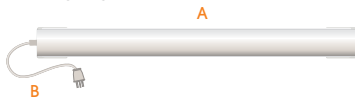

To Order Specify: **MODEL - LENGTH / COLOR OUTPUT - FINISH - SWITCH**
Example: SG-LED-24/30-W (SG-LED Sleek Ultra fixed, 22 ¾", 3000K, White finish)
SGA-LED-24/30-W-SW (SG-LED Sleek Ultra adjustable, 22 ¾", 3000K, White finish with Standard Switch)

* Optional finishes available. Consult factory for minimum order requirements.
 ** Optional: add code "SW" to SG-LED to order fixture with on/off switch.
 Contact factory for higher Lumen/Wattage output options.
 Additional power supply cables, connecting cables, hard-wire boxes sold separately.
 Product specifications subject to change without notice.

SG-LED
LED SLEEK ULTRA
Fixed

SGA-LED
LED SLEEK ULTRA
Adjustable

WIRING DIAGRAMS

INDIVIDUAL UNIT

- A** Fixture
- B** Power Cord & Plug
- C** Direct Connector
- D** Connecting Cable
- E** Optional Hard Wire Box