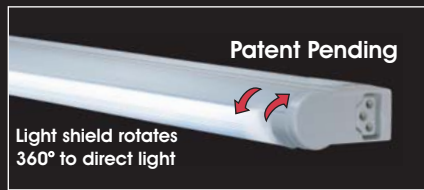

JESCO LIGHTING GROUP

Creative Lighting Solutions for Hospitality, Commercial and Residential

QUATTRO MODULES

Available in 1-light through 4-light Modules with glass, wood or chrome trimming. Low and Line Voltage in Squares and Mini Rectangles.

SLEEK PLUS ADJUSTABLE FLUORESCENT SYSTEM

Adjustable, linkable, energy efficient compact linear fluorescent for undercabinet, merchandise display, cove and accent lighting applications. High output, low voltage and standard T4 and T5 lamp options offered in lengths of 9" to 5', in silver or white.

QUICK ADAPT/MONORAIL SYSTEM

Quick Adapt Spots and Pendants are adaptable to our Monorail System, Mono/Multi-point Canopies and Standard Line Voltage Track Systems. Matching Wall Ensembles complete the collection.