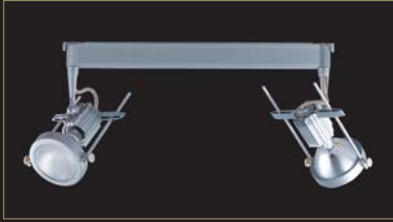

Creative Lighting Solutions

Retail, Commercial and Residential designs

METAL HALIDE FIXTURES
Series 901/902 Single and Dual Heads.
A contemporary architectural lighting solution using the most energy efficient lamps, lowering operating cost.

MODULINEAR DIRECTIONALS
Geometric Rectilinears, Squares, and Corner Modules with advanced lamp technologies provide aesthetics and functionality.

**SLEEK PLUS
ADJUSTABLE FLUORESCENT**
Commercial specification grade design for Cove, Display and Cabinet Lighting. Patented adjustability with state-of-the-art electronic ballast for increased lighting control and performance.

COLORMOTION LED SOLUTIONS
The neon alternative. Low Voltage Colorflex is long-life, energy efficient, and provides even brightness, and is perfect for indoor and outdoor applications.

JESCO

LIGHTING GROUP