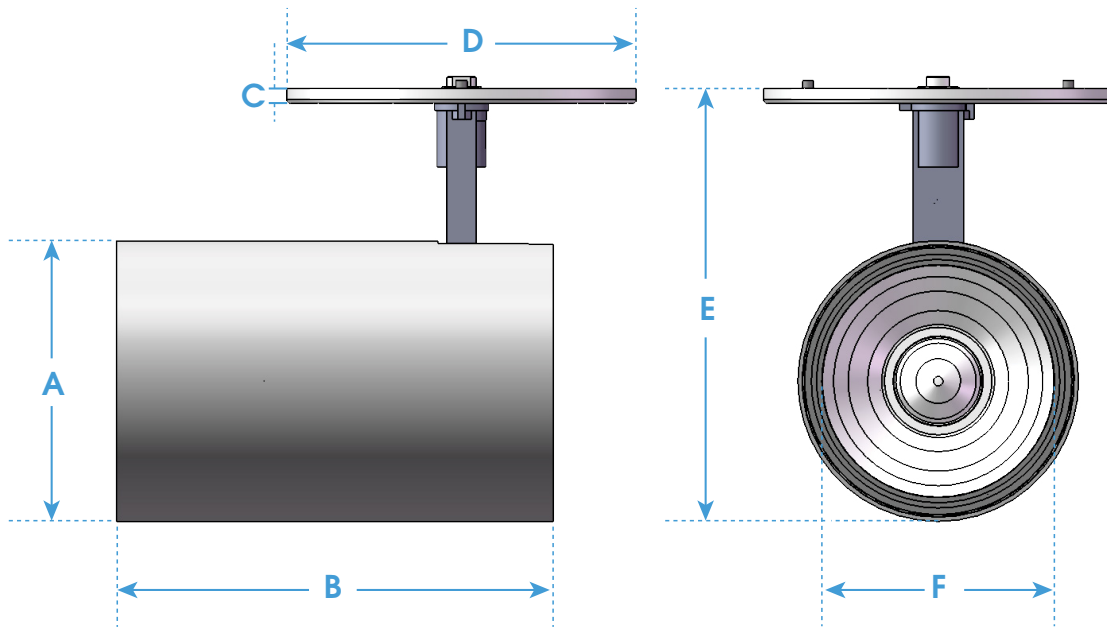

# CM-L562L

120V LED CANOPY MOUNTED  
TRACK LIGHTING • LARGE

Fixture Type
Project
Notes

The **CM-L562** series is a high-output LED luminaire that features an adjustable head allowing the optimum positioning of light within a 90° vertical head rotation and a 360° horizontal rotation. It has a modern cylindrical design with no exposed wiring and no separate power supply housing. It is made from premium die-cast aluminum. Available in black or white finish and multiple optics for different beam angles.

## TECHNICAL DRAWING

DIMENSIONS		
A	3 7/8" Ø	(98 mm)
B	6"L	(152 mm)
C	1/4"	(6.35 mm)
D	4 3/4" Ø	(120 mm) above ceiling
E	5 7/8" H	(149 mm)
F	3 1/8" Ø	(80 mm)