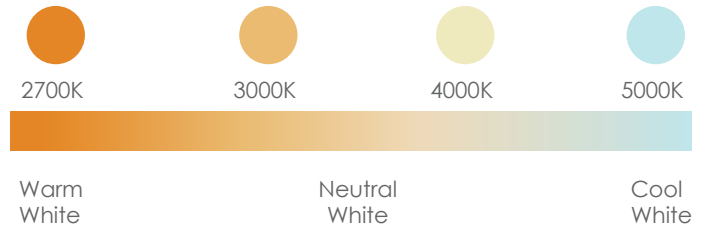

COLOR TEMPERATURE

ORDERING INFO

SYSTEM	SERIES	CCT / CRI	BEAM ANGLE	FINISH
CM	L562L			
CM - Canopy Mounted	L562L - 3 7/8" Ø	2790 - 2700K / 90 CRI 3090 - 3000K / 90 CRI 3590 - 3500K / 90 CRI 4090 - 4000K / 90 CRI 5090 - 5000K / 90 CRI	15D - 15° 24D - 24° 38D - 38°	BK - Black WH - White

NY 15 Harbor Park Drive
Port Washington, NY 11050

Main Fax 800 527 7796
855 265 5768

CA 219 South 6th Ave
City of Industry, CA 91746

Main Fax 800 527 7796
855 265 5768

support@jescolighting.com
Tech Support 855 592 0029