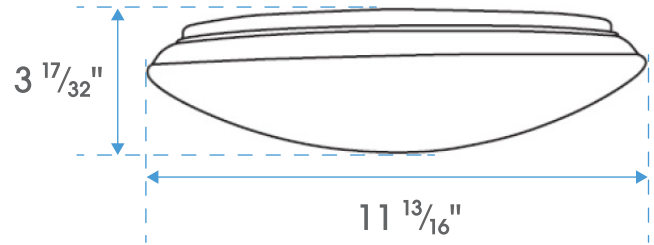

CM406AS

LED CEILING FIXTURE • ADA SCONCE
WITH ACRYLIC SHADE

Fixture Type
Project
Notes

The CM406AS is a great choice for residential and commercial settings requiring ADA Compliant fixtures. The round, impact resistant, white acrylic shade fixture is available in 11 13/16" Ø. And it incorporates a 15W LED module that emits 900 Lumens. It is Energy Star, CSA and ETL listed.

SPECIFICATIONS

INPUT VOLTAGE	120V AC
WATTAGE	15 W
LUMENS	900 Lm
EFFICACY	60 Lm/W
COLOR TEMPERATURE	3000K
CRI	90+
DIMMING¹	10-100% Triac, ELV, MLV, CFL/LED
DIMENSIONS	11 13/16" Ø x 3 17/32"
ENVIRONMENT	Indoor - Dry
CERTIFICATIONS	ADA, ETL, T24 Compliant, JA8 Title 24
LUMEN MAINTENANCE	50,000 hours
WARRANTY²	5 years