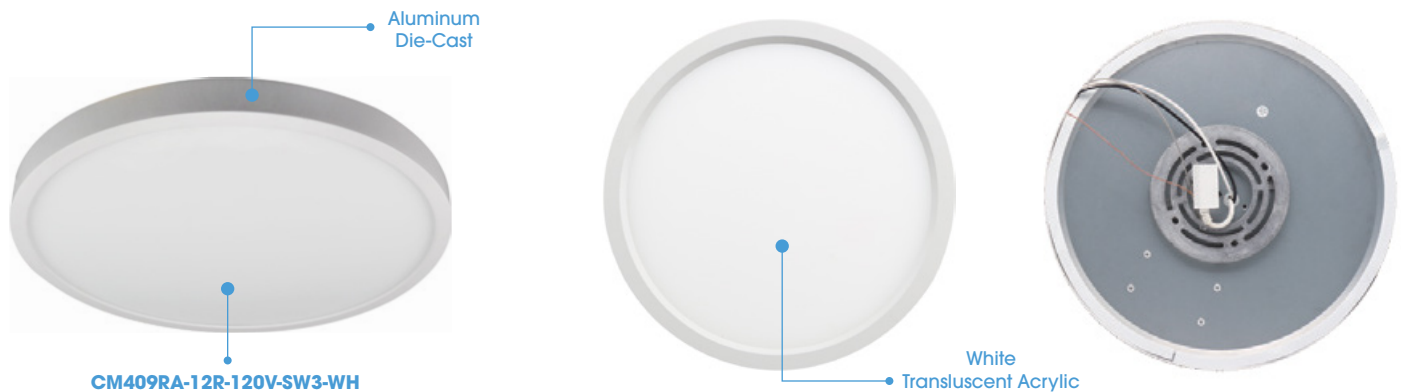

# CM409RA-12R

12" ROUND LED SURFACE MOUNT  
WITH SLIM ALUMINUM DIE-CAST TRIM

Fixture Type
Project
Notes

The LED Surface Mount with Slim Aluminum Die-Cast Trim series is designed for residential and commercial applications. The ultra low profile design measures a close-to-ceiling depth of only 1" features a beautiful die cast aluminum trimming in white finish. The white translucent acrylic provides comfortable non-glare lighting with no hot spots and instant on. It is ADA Compliant for Wall Mounting and can easily be installed within a standard junction box (by others). With a 3-Level field-selectable Color Temperature can be Triac dimmable.

## SPECIFICATIONS

<b>INPUT VOLTAGE</b>	120V AC
<b>WATTAGE</b>	22 W
<b>LUMENS</b>	1400 Lm
<b>EFFICACY</b>	64 Lm/W
<b>CRI</b>	90+
<b>BEAM ANGLE</b>	120°

<b>DIMMING<sup>1</sup></b>	Triac Dimming
<b>ENVIRONMENT</b>	Indoor - Dry & Wet
<b>CERTIFICATIONS</b>	cETLus, T24 Compliant
<b>LUMEN MAINTENANCE</b>	50,000 hours
<b>WARRANTY<sup>2</sup></b>	5 years

# CM409RA-12R

12" ROUND LED SURFACE MOUNT  
WITH SLIM ALUMINUM DIE-CAST TRIM

Fixture Type
Project
Notes