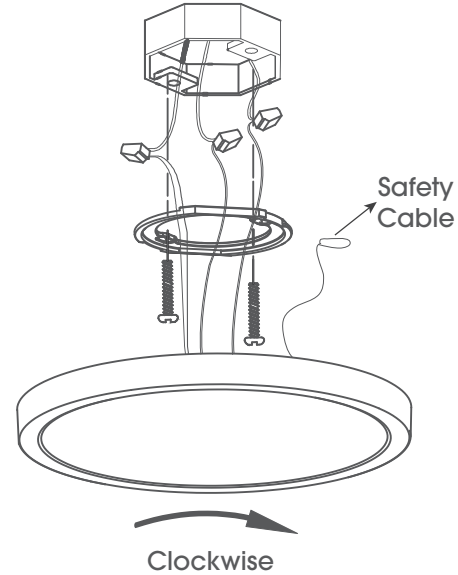

INSTALLATION

J-BOX by others

COMPATIBLE DIMMERS

LEVITON	6681, 6672
LUTRON	PD-6WCL, DVCL-153P, CTCL-153P, MACL-153M, TGCL-153P