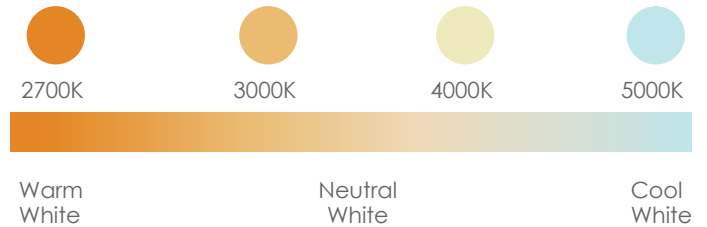

CMJ-L562L

120V LED CANOPY WITH J-BOX MOUNTED TRACK LIGHTING • LARGE

Fixture Type
Project
Notes

The **CMJ-L562** series is a high-output LED luminaire that features an adjustable head allowing the optimum positioning of light within a 90° vertical head rotation and a 360° horizontal rotation. It has a modern cylindrical design with no exposed wiring and no separate power supply housing. It is made from premium die-cast aluminum. Available in black or white finish and multiple optics for different beam angles.

SPECIFICATIONS

INPUT VOLTAGE	120V AC 50/60Hz, 0.3A
WATTAGE	36 W
LUMENS	2700 Lm @4000K
CRI	90+
BEAM ANGLE	15°, 24°, 38°
DIMMING ¹	TRIAC Dimming
DIMENSIONS	3 7/8" Ø x 6" L x 7" Ext. (98 x 152 x 178 mm)
HORIZONTAL AIM	360°
VERTICAL AIM	90°
ENVIRONMENT	Indoor - Dry
CERTIFICATIONS	cETLus
LUMEN MAINTENANCE	50,000 hours
WARRANTY ²	5 years

COLOR TEMPERATURE PHOTOMETRIC DATA

¹ Effectively dim down to 10%
² See published warranty terms for detailed information

ORDERING INFO

SYSTEM	SERIES	CCT / CRI	BEAM ANGLE	FINISH
CMJ	L562L			
CMJ - Canopy with J-Box Mounted	L562L - 3 7/8" Ø	2790 - 2700K / 90 CRI 3090 - 3000K / 90 CRI 3590 - 3500K / 90 CRI 4090 - 4000K / 90 CRI 5090 - 5000K / 90 CRI	15D - 15° 24D - 24° 38D - 38°	BK - Black WH - White