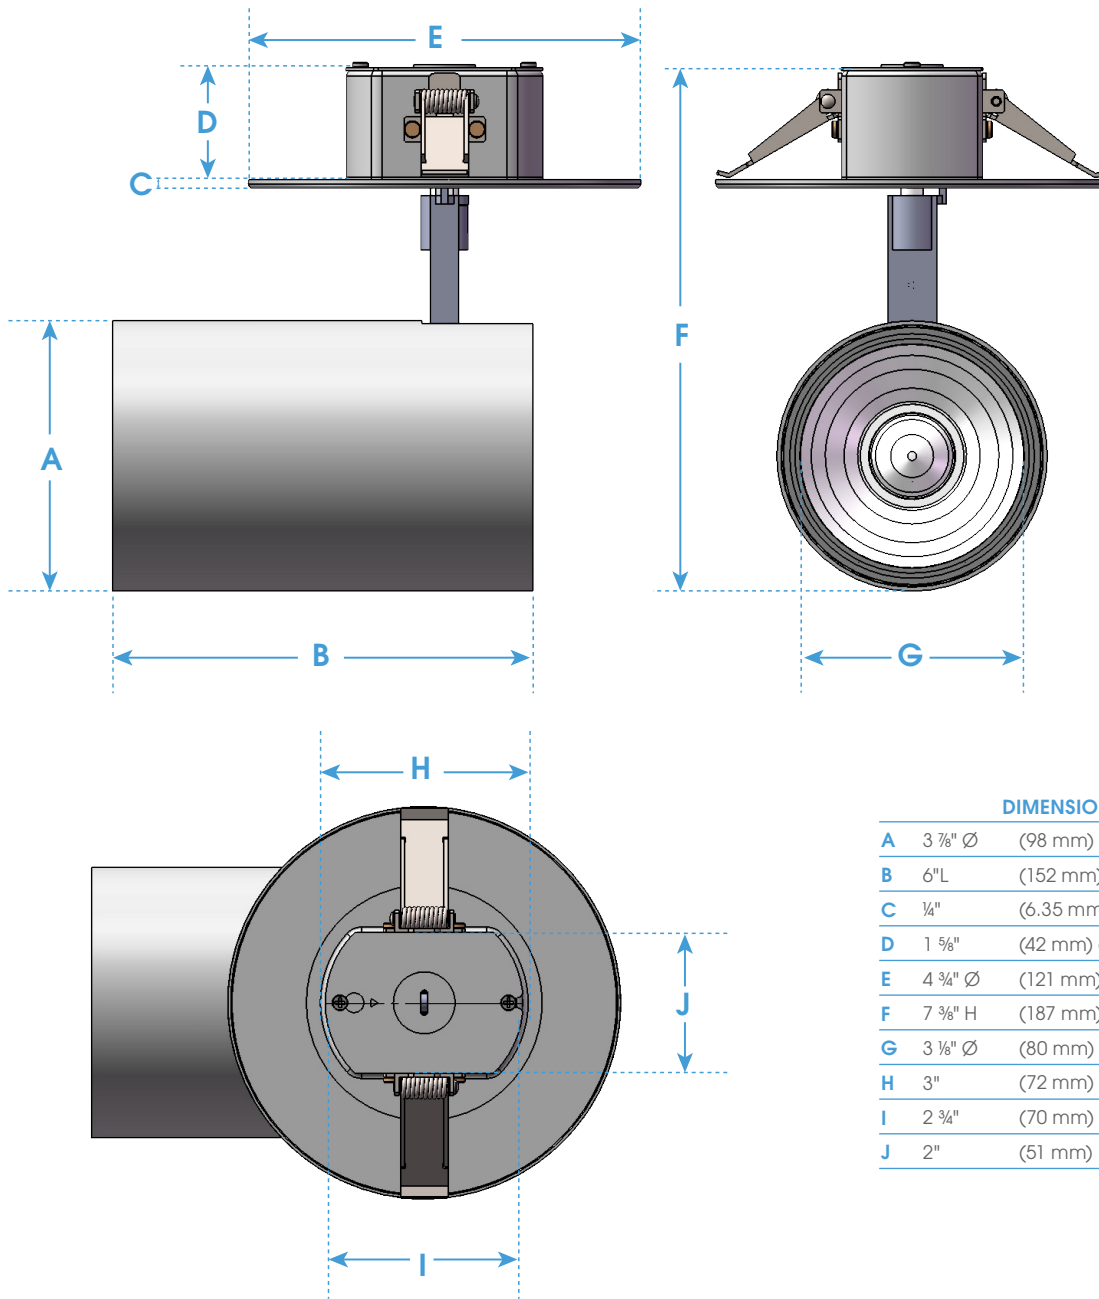

CMJ-L562L

120V LED CANOPY WITH J-BOX MOUNTED TRACK LIGHTING • LARGE

Fixture Type
Project
Notes

The **CMJ-L562** series is a high-output LED luminaire that features an adjustable head allowing the optimum positioning of light within a 90° vertical head rotation and a 360° horizontal rotation. It has a modern cylindrical design with no exposed wiring and no separate power supply housing. It is made from premium die-cast aluminum. Available in black or white finish and multiple optics for different beam angles.

SPECIFICATIONS

INPUT VOLTAGE	120V AC 50/60Hz, 0.3A
WATTAGE	36 W
LUMENS	2700 Lm @4000K
CRI	90+
BEAM ANGLE	15°, 24°, 38°
DIMMING ¹	TRIAC Dimming
DIMENSIONS	3 7/8" Ø x 6" L x 7" Ext. (98 x 152 x 178 mm)
HORIZONTAL AIM	360°
VERTICAL AIM	90°
ENVIRONMENT	Indoor - Dry
CERTIFICATIONS	cETLus
LUMEN MAINTENANCE	50,000 hours
WARRANTY ²	5 years

COLOR TEMPERATURE PHOTOMETRIC DATA

¹ Effectively dim down to 10%
² See published warranty terms for detailed information

ORDERING INFO

SYSTEM	SERIES	CCT / CRI	BEAM ANGLE	FINISH
CMJ	L562L			
CMJ - Canopy with J-Box Mounted	L562L - 3 7/8" Ø	2790 - 2700K / 90 CRI 3090 - 3000K / 90 CRI 3590 - 3500K / 90 CRI 4090 - 4000K / 90 CRI 5090 - 5000K / 90 CRI	15D - 15° 24D - 24° 38D - 38°	BK - Black WH - White

CMJ-L562L

120V LED CANOPY WITH J-BOX MOUNTED TRACK LIGHTING • LARGE

Fixture Type
Project
Notes

TECHNICAL DRAWING

DIMENSIONS

A	3 7/8" Ø	(98 mm)
B	6"L	(152 mm)
C	1/4"	(6.35 mm)
D	1 5/8"	(42 mm) above ceiling
E	4 3/4" Ø	(121 mm)
F	7 3/8" H	(187 mm)
G	3 1/8" Ø	(80 mm)
H	3"	(72 mm)
I	2 3/4"	(70 mm)
J	2"	(51 mm)