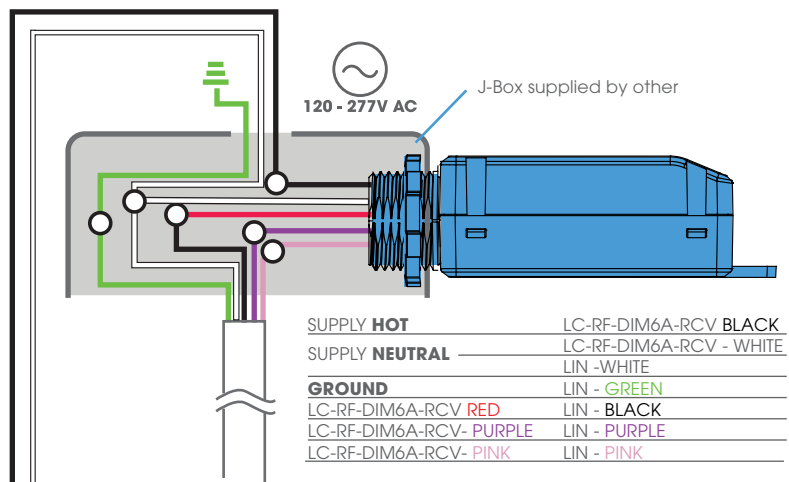

MODEL	LC-RF-DIM6A-HW-RCV
DESCRIPTIONS	0-10V RF Hardwire Receiver
INPUT VOLTAGE	120V - 277V AC
INPUT CURRENT MAX	120V - 6A / 277V - 3A
STAND BY POWER	<1W
OUTPUT POWER MAX	120V - 720W / 277V - 831W
LIN SERIES DIRECT	120V - 80FT / 277V - 100FT
LIN SERIES DIRECT/INDIRECT	120V - 60FT / 277V - 70FT
AMBIENT TEMPERATURE, ta	-4F° - 113F°
STORAGE TEMPERATURE	-13F° - 131F°
MAX. RELATIVE HUMIDITY	0-75%, non condensing
ENVIRONMENT	Indoor, Dry IP20