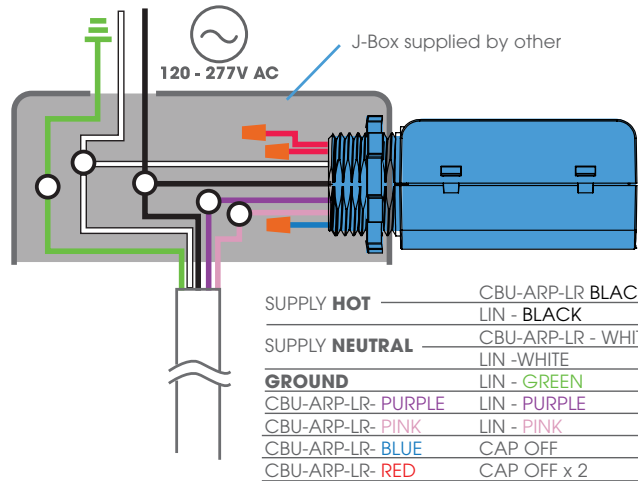

RF DIMMING

MODEL	LC-RF-DIM6A-HW-RCV
DESCRIPTIONS	0-10V RF Hardwire Receiver
INPUT VOLTAGE	120V - 277V AC
INPUT CURRENT MAX	120V - 6A / 277V - 3A
STAND BY POWER	<1W
OUTPUT POWER MAX	120V - 720W / 277V - 831W
LIN SERIES DIRECT	120V - 80FT / 277V - 100FT
LIN SERIES DIRECT/INDIRECT	120V - 60FT / 277V - 70FT
AMBIENT TEMPERATURE, ta	-4F° - 113F°
STORAGE TEMPERATURE	-13F° - 131F°
MAX. RELATIVE HUMIDITY	0-75%, non condensing
ENVIRONMENT	Indoor, Dry IP20

MODEL	LC-RF-DIM6A-W
DESCRIPTIONS	0-10V RF Wall Dimming Switch
INPUT VOLTAGE	120V - 277V AC
INPUT CURRENT MAX	120V - 6A / 277V - 3A
CHARGING OUTPUT	5V DC, 60mA
OPERATING RANGE	25 Ft
ENVIRONMENT	Indoor, Dry IP20

LINSL-DI LOU

LIN SLIM DIRECT/INDIRECT WITH LOUVER
DIRECT/INDIRECT LINEAR LIGHTING

Fixture Type
Project
Notes

CASAMBI READY

MODEL	CBU-ARP-LR supply by other
RATED POWER	120V 240W
	277V 554W
RATED CURRENT	2A
INPUT	120-277V AC
RELAY CONTACT RATING	120-277V AC
CONTROL OUTPUT	0-10V DC, max 7mA
OPERATING FREQUENCIES	2400-2480 MHz
MAX. OUTPUT POWER	+4dBm
NO-LOAD STANDBY POWER	< 0.5W
AMBIENT TEMPERATURE, t_a	-4F° - 113F°
MAX. CASE TEMPERATURE, t_c	158F°
STORAGE TEMPERATURE	-13F° - 158F°
MAX. RELATIVE HUMIDITY	0-80%, non condensing
ENVIRONMENT	Indoor, Dry IP20
WIRE GAUGE INPUT/OUTPUT	14-22AWG Solid or Stranded
WIRE STRIP LENGTH	0.2"
TIGHTENING FORCE	0.4Nm
MAX. INPUT CABLE LENGTH	10 Ft
MAX. LOAD CABLE LENGTH	10 Ft
WEIGHT	110 g

MAX CONNECTED RUN LENGTH	120V DIRECT - 80 Feet
	120V DIRECT/INDIRECT - 60 Feet
	277V DIRECT - 80 Feet
	277V DIRECT/INDIRECT - 60 Feet

LINSL-DI LOU

LIN SLIM DIRECT/INDIRECT WITH LOUVER
DIRECT/INDIRECT LINEAR LIGHTING