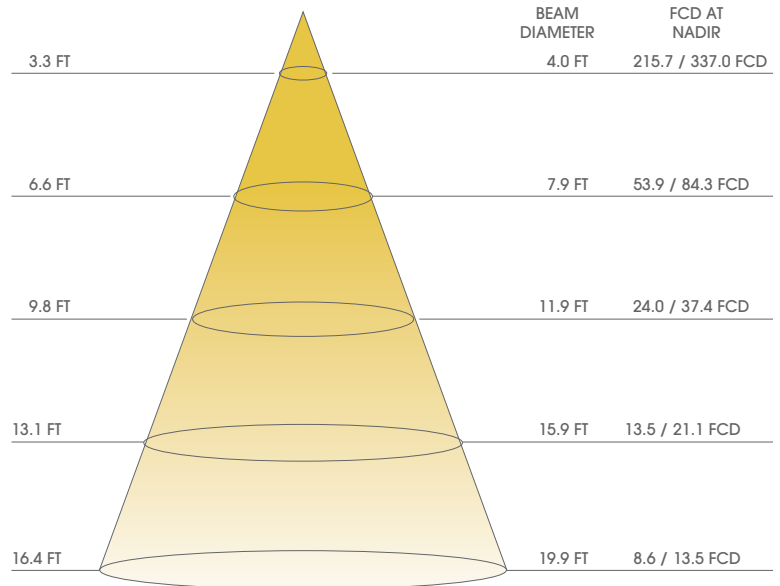

ORDERING INFO

SERIES	LENGTH	CCT	OPTIC	FINISH
LINSL-DI	24-20W - 2Ft. 20W 48-40W - 4Ft. 40W 72-60W - 6Ft. 60W 96-80W - 8Ft. 80W	DSW1 - 3000K/3500K/4000K Selectable D2790 ⁴ - 2700K D5090 ⁴ - 5000K	LOUBK - Black Louver LOUWH - White Louver LOUSV ⁴ - Silver Louver	WH - White BK - Black SV - Silver

LINSL-DI LOU

LIN SLIM DIRECT/INDIRECT WITH LOUVER
DIRECT/INDIRECT LINEAR LIGHTING

Fixture Type
Project
Notes

DIMENSIONAL DRAWING

DIMENSIONS

A	2-7/8"	73mm Height
B	1-3/4"	45mm Width
C24	23-5/8"	600mm
C48	47-1/4"	1200mm
C72	70-7/8"	1800mm
C96	94-1/2"	2400mm
D	Trade size 3/8" Knockout	
E	Trade size 1/2" Knockout	
F	1/8"	3.7mm Thickness of endcap

PHOTOMETRIC 4000K 48in. SAMPLE WHITE LOUVER B Configuration

IES FILE

Click on icon to download zip file

4FT WHITE LOUVER

4FT BLACK LOUVER

LINSL-DI LOU

LIN SLIM DIRECT/INDIRECT WITH LOUVER
DIRECT/INDIRECT LINEAR LIGHTING