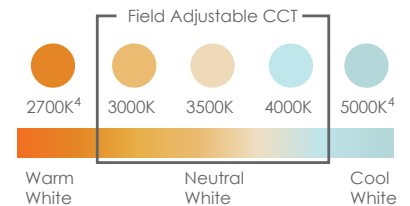

ORDERING INFO

SERIES	LENGTH	CCT	OPTIC	FINISH
LINSL-DI	24-20W - 2Ft. 20W 48-40W - 4Ft. 40W 72-60W - 6Ft. 60W 96-80W - 8Ft. 80W	DSW1 - 3000K/3500K/4000K Selectable D2790⁴ - 2700K D5090⁴ - 5000K	LOUBK - Black Louver LOUWH - White Louver LOUSV⁴ - Silver Louver	WH - White BK - Black SV - Silver

OPTIONAL REMOTE EMERGENCY BATTERY
EM-LIN see [page 7 for details](#)

MOUNTING ACCESSORIES
See [page 6 for details](#)

- Hexagon Design
- Square Design
- Wall Mount Installation

³ CCT within +/-10%
⁴ Consult factory on lead time