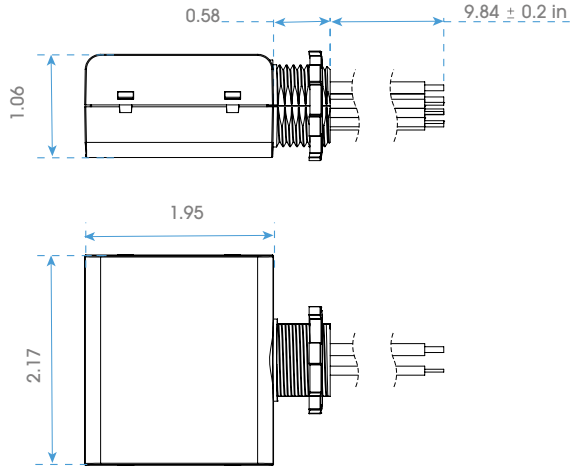

LINSL-DI LOU

LIN SLIM DIRECT/INDIRECT WITH LOUVER
DIRECT/INDIRECT LINEAR LIGHTING

Fixture Type
Project
Notes

CASAMBI READY

MODEL	CBU-ARP-LR supply by other
RATED POWER	120V 240W
	277V 554W
RATED CURRENT	2A
INPUT	120-277V AC
RELAY CONTACT RATING	120-277V AC
CONTROL OUTPUT	0-10V DC, max 7mA
OPERATING FREQUENCIES	2400-2480 MHz
MAX. OUTPUT POWER	+4dBm
NO-LOAD STANDBY POWER	< 0.5W
AMBIENT TEMPERATURE, t_a	-4F° - 113F°
MAX. CASE TEMPERATURE, t_c	158F°
STORAGE TEMPERATURE	-13F° - 158F°
MAX. RELATIVE HUMIDITY	0-80%, non condensing
ENVIRONMENT	Indoor, Dry IP20
WIRE GAUGE INPUT/OUTPUT	14-22AWG Solid or Stranded
WIRE STRIP LENGTH	0.2"
TIGHTENING FORCE	0.4Nm
MAX. INPUT CABLE LENGTH	10 Ft
MAX. LOAD CABLE LENGTH	10 Ft
WEIGHT	110 g