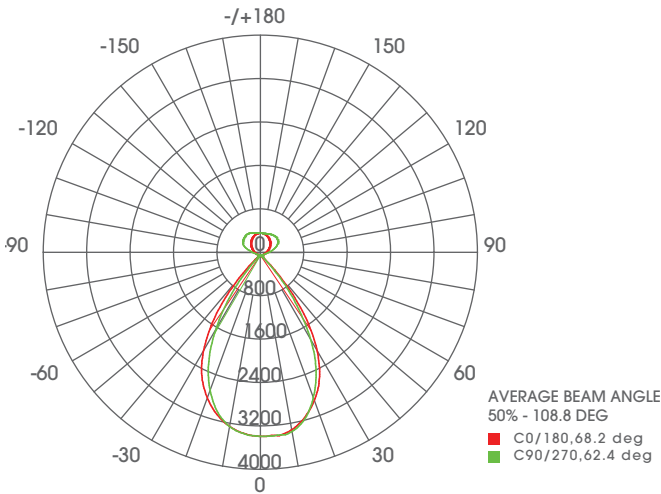

PHOTOMETRIC 4000K 48in. SAMPLE WHITE LOUVER B Configuration

IES FILE

Click on icon to download zip file

4FT WHITE LOUVER

4FT BLACK LOUVER