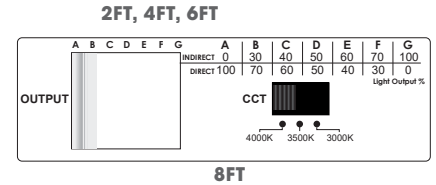

LINSL-DI LOU

LIN SLIM DIRECT/INDIRECT WITH LOUVER
DIRECT/INDIRECT LINEAR LIGHTING

Fixture Type
Project
Notes

ON-BOARD SELECTABLE WATTAGE LUMEN DATA FIELD ADJUSTABLE

PERFORMANCE 2 FEET 20W

CCT³	A		B		C		D		E		F		G	
	DIRECT	INDIRECT	DIRECT	INDIRECT	DIRECT	INDIRECT	DIRECT	INDIRECT	DIRECT	INDIRECT	DIRECT	INDIRECT	DIRECT	INDIRECT
3000K	1980 Lm	OFF	1890 Lm	810 Lm	1620 Lm	1680 Lm	1350 Lm	1350 Lm	1080 Lm	1620 Lm	810 Lm	1890 Lm	OFF	2025 Lm
3500K	2025 Lm	OFF	1890 Lm	810 Lm	1620 Lm	1080 Lm	1350 Lm	1350 Lm	1080 Lm	1620 Lm	810 Lm	1890 Lm	OFF	2025 Lm
4000K	2010 Lm	OFF	1890 Lm	810 Lm	1620 Lm	1080 Lm	1350 Lm	1350 Lm	1080 Lm	1620 Lm	810 Lm	1890 Lm	OFF	2025 Lm
2700K⁴	1905 Lm	OFF	1820 Lm	780 Lm	1560 Lm	1040 Lm	1300 Lm	1300 Lm	1040 Lm	1560 Lm	780 Lm	1820 Lm	OFF	1950 Lm
5000K⁴	2010 Lm	OFF	1890 Lm	810 Lm	1620 Lm	1080 Lm	1350 Lm	1350 Lm	1080 Lm	1620 Lm	810 Lm	1890 Lm	OFF	2025 Lm

PERFORMANCE 4 FEET 40W

CCT³	A		B		C		D		E		F		G	
	DIRECT	INDIRECT	DIRECT	INDIRECT	DIRECT	INDIRECT	DIRECT	INDIRECT	DIRECT	INDIRECT	DIRECT	INDIRECT	DIRECT	INDIRECT
3000K	3960 Lm	OFF	3780 Lm	1620 Lm	3240 Lm	2160 Lm	2700 Lm	2700 Lm	2160 Lm	3240 Lm	1620 Lm	3780 Lm	OFF	4050 Lm
3500K	4050 Lm	OFF	3780 Lm	1620 Lm	3240 Lm	2160 Lm	2700 Lm	2700 Lm	2160 Lm	3240 Lm	1620 Lm	3780 Lm	OFF	4050 Lm
4000K	4020 Lm	OFF	3780 Lm	1620 Lm	3240 Lm	2160 Lm	2700 Lm	2700 Lm	2160 Lm	3240 Lm	1620 Lm	3780 Lm	OFF	4050 Lm
2700K⁴	3810 Lm	OFF	3640 Lm	1560 Lm	3120 Lm	2080 Lm	2600 Lm	2600 Lm	2080 Lm	3120 Lm	1560 Lm	3460 Lm	OFF	3900 Lm
5000K⁴	4020 Lm	OFF	3780 Lm	1620 Lm	3240 Lm	2160 Lm	2700 Lm	2700 Lm	2160 Lm	3240 Lm	1620 Lm	3780 Lm	OFF	4050 Lm

PERFORMANCE 6 FEET 60W

CCT³	A		B		C		D		E		F		G	
	DIRECT	INDIRECT	DIRECT	INDIRECT	DIRECT	INDIRECT	DIRECT	INDIRECT	DIRECT	INDIRECT	DIRECT	INDIRECT	DIRECT	INDIRECT
3000K	5940 Lm	OFF	5670 Lm	2430 Lm	4860 Lm	3240 Lm	4050 Lm	4050 Lm	3240 Lm	4860 Lm	2430 Lm	5670 Lm	OFF	6075 Lm
3500K	6075 Lm	OFF	5670 Lm	2430 Lm	4860 Lm	3240 Lm	4050 Lm	4050 Lm	3240 Lm	4860 Lm	2430 Lm	5670 Lm	OFF	6075 Lm
4000K	6030 Lm	OFF	5670 Lm	2430 Lm	4860 Lm	3240 Lm	4050 Lm	4050 Lm	3240 Lm	4860 Lm	2430 Lm	5670 Lm	OFF	6075 Lm
2700K⁴	5715 Lm	OFF	5460 Lm	2340 Lm	4680 Lm	3120 Lm	3900 Lm	3900 Lm	3120 Lm	4680 Lm	2340 Lm	5460 Lm	OFF	5850 Lm
5000K⁴	6030 Lm	OFF	5670 Lm	2430 Lm	4860 Lm	3240 Lm	4050 Lm	4050 Lm	3240 Lm	4860 Lm	2430 Lm	5670 Lm	OFF	6075 Lm

PERFORMANCE 8 FEET 80W

CCT³	A		B		C		D		E		F		G	
	DIRECT	INDIRECT	DIRECT	INDIRECT	DIRECT	INDIRECT	DIRECT	INDIRECT	DIRECT	INDIRECT	DIRECT	INDIRECT	DIRECT	INDIRECT
3000K	7920 Lm	OFF	7560 Lm	3240 Lm	6480 Lm	4320 Lm	5400 Lm	5400 Lm	4320 Lm	6480 Lm	3240 Lm	7560 Lm	OFF	8100 Lm
3500K	8100 Lm	OFF	7560 Lm	3240 Lm	6480 Lm	4320 Lm	5400 Lm	5400 Lm	4320 Lm	6480 Lm	3240 Lm	7560 Lm	OFF	8100 Lm
4000K	8040 Lm	OFF	7560 Lm	3240 Lm	6480 Lm	4320 Lm	5400 Lm	5400 Lm	4320 Lm	6480 Lm	3240 Lm	7560 Lm	OFF	8100 Lm
2700K⁴	7620 Lm	OFF	7280 Lm	3120 Lm	6240 Lm	4160 Lm	5200 Lm	5200 Lm	4160 Lm	6240 Lm	3120 Lm	7280 Lm	OFF	7800 Lm
5000K⁴	8040 Lm	OFF	7560 Lm	3240 Lm	6480 Lm	4320 Lm	5400 Lm	5400 Lm	4320 Lm	6480 Lm	3240 Lm	7560 Lm	OFF	8100 Lm

Calculate BLACK LOUVER performance by multiplying 0.96

³ CCT within +/-10%

⁴ Consult factory on lead time