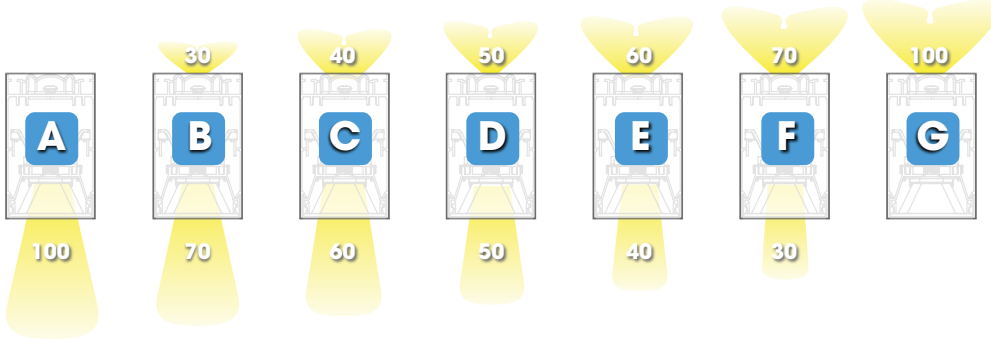

LINSL-DI LOU

LIN SLIM DIRECT/INDIRECT WITH LOUVER
DIRECT/INDIRECT LINEAR LIGHTING

Fixture Type
Project
Notes

DIMENSIONAL DRAWING

DIMENSIONS

A	2-7/8"	73mm Height
B	1-3/4"	45mm Width
C24	23-5/8"	600mm
C48	47-1/4"	1200mm
C72	70-7/8"	1800mm
C96	94-1/2"	2400mm
D	Trade size 3/8" Knockout	
E	Trade size 1/2" Knockout	
F	1/8"	3.7mm Thickness of endcap

PHOTOMETRIC 4000K 48in. SAMPLE WHITE LOUVER B Configuration

IES FILE

Click on icon to download zip file

4FT WHITE LOUVER

4FT BLACK LOUVER

LINSL-DI LOU

LIN SLIM DIRECT/INDIRECT WITH LOUVER
DIRECT/INDIRECT LINEAR LIGHTING

Fixture Type
Project
Notes

ON-BOARD SELECTABLE WATTAGE LUMEN DATA FIELD ADJUSTABLE

PERFORMANCE 2 FEET 20W

CCT ³	A		B		C		D		E		F		G	
	DIRECT	INDIRECT	DIRECT	INDIRECT	DIRECT	INDIRECT	DIRECT	INDIRECT	DIRECT	INDIRECT	DIRECT	INDIRECT	DIRECT	INDIRECT
3000K	1980 Lm	OFF	1890 Lm	810 Lm	1620 Lm	1680 Lm	1350 Lm	1350 Lm	1080 Lm	1620 Lm	810 Lm	1890 Lm	OFF	2025 Lm
3500K	2025 Lm	OFF	1890 Lm	810 Lm	1620 Lm	1080 Lm	1350 Lm	1350 Lm	1080 Lm	1620 Lm	810 Lm	1890 Lm	OFF	2025 Lm
4000K	2010 Lm	OFF	1890 Lm	810 Lm	1620 Lm	1080 Lm	1350 Lm	1350 Lm	1080 Lm	1620 Lm	810 Lm	1890 Lm	OFF	2025 Lm
2700K ⁴	1905 Lm	OFF	1820 Lm	780 Lm	1560 Lm	1040 Lm	1300 Lm	1300 Lm	1040 Lm	1560 Lm	780 Lm	1820 Lm	OFF	1950 Lm
5000K ⁴	2010 Lm	OFF	1890 Lm	810 Lm	1620 Lm	1080 Lm	1350 Lm	1350 Lm	1080 Lm	1620 Lm	810 Lm	1890 Lm	OFF	2025 Lm