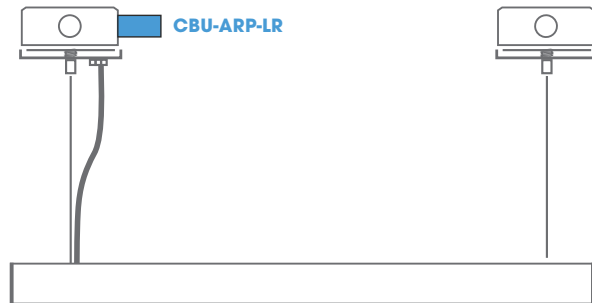

LINSL-DI LOU

LIN SLIM DIRECT/INDIRECT WITH LOUVER
DIRECT/INDIRECT LINEAR LIGHTING

Fixture Type
Project
Notes

CASAMBI READY

MODEL	CBU-ARP-LR supply by other
RATED POWER	120V 240W
	277V 554W
RATED CURRENT	2A
INPUT	120-277V AC
RELAY CONTACT RATING	120-277V AC
CONTROL OUTPUT	0-10V DC, max 7mA
OPERATING FREQUENCIES	2400-2480 MHz
MAX. OUTPUT POWER	+4dBm
NO-LOAD STANDBY POWER	< 0.5W
AMBIENT TEMPERATURE, t_a	-4F° - 113F°
MAX. CASE TEMPERATURE, t_c	158F°
STORAGE TEMPERATURE	-13F° - 158F°
MAX. RELATIVE HUMIDITY	0-80%, non condensing
ENVIRONMENT	Indoor, Dry IP20
WIRE GAUGE INPUT/OUTPUT	14-22AWG Solid or Stranded
WIRE STRIP LENGTH	0.2"
TIGHTENING FORCE	0.4Nm
MAX. INPUT CABLE LENGTH	10 Ft
MAX. LOAD CABLE LENGTH	10 Ft
WEIGHT	110 g

MAX CONNECTED RUN LENGTH	120V DIRECT - 80 Feet
	120V DIRECT/INDIRECT - 60 Feet
	277V DIRECT - 80 Feet
	277V DIRECT/INDIRECT - 60 Feet

LINSL-DI LOU

LIN SLIM DIRECT/INDIRECT WITH LOUVER
DIRECT/INDIRECT LINEAR LIGHTING