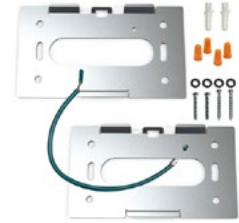

LINSL-DI LOU

LIN SLIM DIRECT/INDIRECT WITH LOUVER
DIRECT/INDIRECT LINEAR LIGHTING

Fixture Type
Project
Notes

MOUNTING ACCESSORIES Wall Mounting KIT

L

PART NUMBER	LINSL-WM-KIT
DESCRIPTION	Wall Mount Kit
ENVIRONMENT	Indoor, Dry