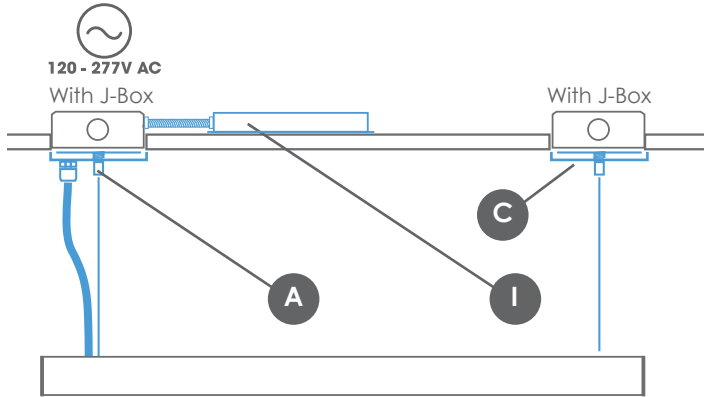

REMOTE EMERGENCY BATTERY

I