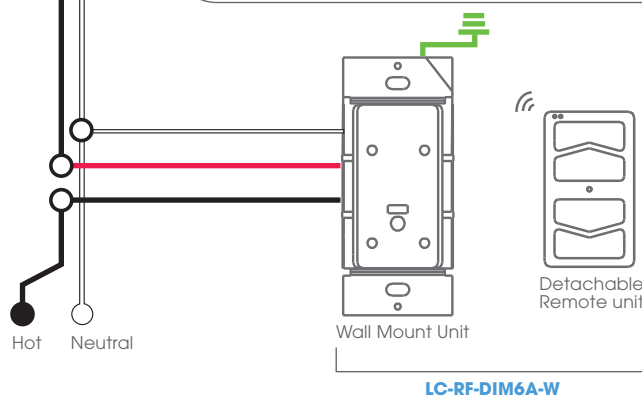

MODEL	LC-RF-DIM6A-W
DESCRIPTIONS	0-10V RF Wall Dimming Switch
INPUT VOLTAGE	120V - 277V AC
INPUT CURRENT MAX	120V - 6A / 277V - 3A
CHARGING OUTPUT	5V DC, 60mA
OPERATING RANGE	25 Ft
ENVIRONMENT	Indoor, Dry IP20