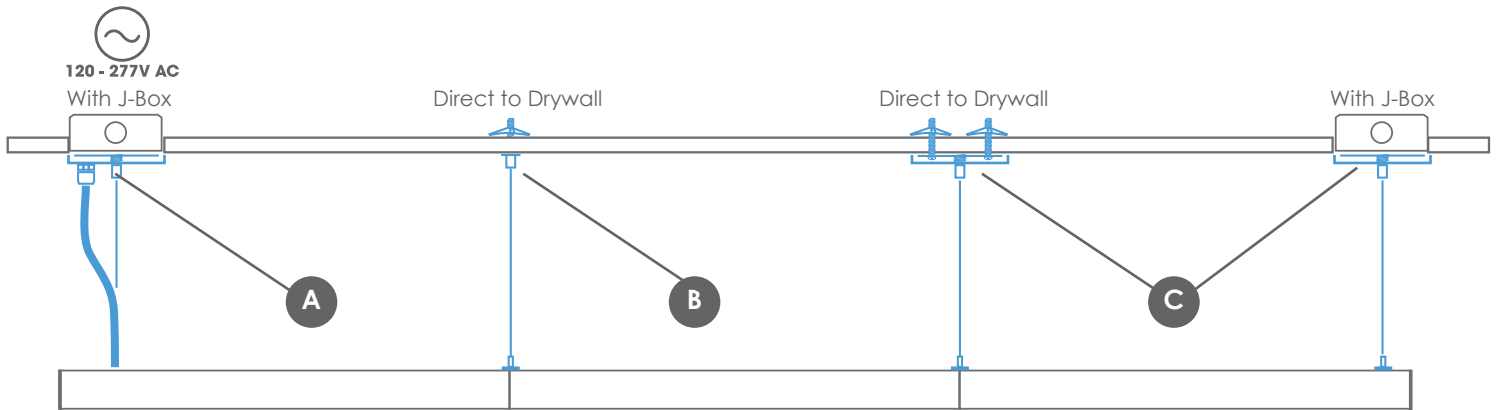

LINSL-DI LOU

LIN SLIM DIRECT/INDIRECT WITH LOUVER
DIRECT/INDIRECT LINEAR LIGHTING

Fixture Type
Project
Notes

MOUNTING ACCESSORIES PENDANT MOUNT

A

PART NUMBER	LIN-PD-KIT-PF-WH-8FT
DESCRIPTION	Pendant mounting kit with power feed canopy and mounting accessories
ENVIRONMENT	White canopy, cord 8Ft air-craft cable and cord Indoor, Dry

B

PART NUMBER	LIN-PD-KIT-DC-8FT
DESCRIPTION	Pendant direct mounting kit
ENVIRONMENT	8Ft air-craft cable Indoor, Dry

C

PART NUMBER	LIN-PD-KIT-NF-WH-8FT
DESCRIPTION	Pendant mounting kit with non-power feed canopy and mounting accessories
ENVIRONMENT	White canopy 8Ft air-craft cable Indoor, Dry

PART NUMBER	LIN-PD-KIT-PF-WH-20FT
DESCRIPTION	Pendant mounting kit with power feed canopy and mounting accessories
ENVIRONMENT	White canopy, cord 20Ft air-craft cable and cord Indoor, Dry

PART NUMBER	LIN-PD-KIT-DC-20FT
DESCRIPTION	Pendant direct mounting kit
ENVIRONMENT	20Ft air-craft cable Indoor, Dry

PART NUMBER	LIN-PD-KIT-NF-WH-20FT
DESCRIPTION	Pendant mounting kit with non-power feed canopy and mounting accessories
ENVIRONMENT	White canopy 20Ft air-craft cable Indoor, Dry

PART NUMBER	LIN-PD-KIT-PF-BK-8FT
DESCRIPTION	Pendant mounting kit with power feed canopy and mounting accessories
ENVIRONMENT	Black canopy, cord 8Ft air-craft cable and cord Indoor, Dry

PART NUMBER	LIN-PD-KIT-NF-BK-8FT
DESCRIPTION	Pendant mounting kit with non-power feed canopy and mounting accessories
ENVIRONMENT	Black canopy 20Ft air-craft cable Indoor, Dry

PART NUMBER	LIN-PD-KIT-PF-BK-20FT
DESCRIPTION	Pendant mounting kit with power feed canopy and mounting accessories
ENVIRONMENT	Black canopy, cord 8Ft air-craft cable and cord Indoor, Dry

PART NUMBER	LIN-PD-KIT-NF-BK-20FT
DESCRIPTION	Pendant mounting kit with non-power feed canopy and mounting accessories
ENVIRONMENT	Black canopy 20Ft air-craft cable Indoor, Dry

POWER FEED CABLE
18/5 AWG WIRE