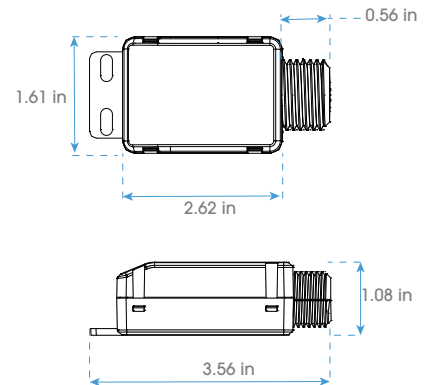

LINSL-DI LOU

LIN SLIM DIRECT/INDIRECT WITH LOUVER
DIRECT/INDIRECT LINEAR LIGHTING

Fixture Type
Project
Notes

RF DIMMING