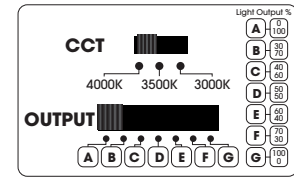

ON-BOARD SELECTABLE WATTAGE LUMEN DATA FIELD ADJUSTABLE

PERFORMANCE 2 FEET 20W

CCT³	A		B		C		D		E		F		G	
	DIRECT	INDIRECT	DIRECT	INDIRECT	DIRECT	INDIRECT	DIRECT	INDIRECT	DIRECT	INDIRECT	DIRECT	INDIRECT	DIRECT	INDIRECT
3000K	1980 Lm	OFF	1890 Lm	810 Lm	1620 Lm	1680 Lm	1350 Lm	1350 Lm	1080 Lm	1620 Lm	810 Lm	1890 Lm	OFF	2025 Lm
3500K	2025 Lm	OFF	1890 Lm	810 Lm	1620 Lm	1080 Lm	1350 Lm	1350 Lm	1080 Lm	1620 Lm	810 Lm	1890 Lm	OFF	2025 Lm
4000K	2010 Lm	OFF	1890 Lm	810 Lm	1620 Lm	1080 Lm	1350 Lm	1350 Lm	1080 Lm	1620 Lm	810 Lm	1890 Lm	OFF	2025 Lm
2700K⁴	1905 Lm	OFF	1820 Lm	780 Lm	1560 Lm	1040 Lm	1300 Lm	1300 Lm	1040 Lm	1560 Lm	780 Lm	1820 Lm	OFF	1950 Lm
5000K⁴	2010 Lm	OFF	1890 Lm	810 Lm	1620 Lm	1080 Lm	1350 Lm	1350 Lm	1080 Lm	1620 Lm	810 Lm	1890 Lm	OFF	2025 Lm

PERFORMANCE 4 FEET 40W

CCT³	A		B		C		D		E		F		G	
	DIRECT	INDIRECT	DIRECT	INDIRECT	DIRECT	INDIRECT	DIRECT	INDIRECT	DIRECT	INDIRECT	DIRECT	INDIRECT	DIRECT	INDIRECT
3000K	3960 Lm	OFF	3780 Lm	1620 Lm	3240 Lm	2160 Lm	2700 Lm	2700 Lm	2160 Lm	3240 Lm	1620 Lm	3780 Lm	OFF	4050 Lm
3500K	4050 Lm	OFF	3780 Lm	1620 Lm	3240 Lm	2160 Lm	2700 Lm	2700 Lm	2160 Lm	3240 Lm	1620 Lm	3780 Lm	OFF	4050 Lm
4000K	4020 Lm	OFF	3780 Lm	1620 Lm	3240 Lm	2160 Lm	2700 Lm	2700 Lm	2160 Lm	3240 Lm	1620 Lm	3780 Lm	OFF	4050 Lm
2700K⁴	3810 Lm	OFF	3640 Lm	1560 Lm	3120 Lm	2080 Lm	2600 Lm	2600 Lm	2080 Lm	3120 Lm	1560 Lm	3460 Lm	OFF	3900 Lm
5000K⁴	4020 Lm	OFF	3780 Lm	1620 Lm	3240 Lm	2160 Lm	2700 Lm	2700 Lm	2160 Lm	3240 Lm	1620 Lm	3780 Lm	OFF	4050 Lm

PERFORMANCE 6 FEET 60W

CCT³	A		B		C		D		E		F		G	
	DIRECT	INDIRECT	DIRECT	INDIRECT	DIRECT	INDIRECT	DIRECT	INDIRECT	DIRECT	INDIRECT	DIRECT	INDIRECT	DIRECT	INDIRECT
3000K	5940 Lm	OFF	5670 Lm	2430 Lm	4860 Lm	3240 Lm	4050 Lm	4050 Lm	3240 Lm	4860 Lm	2430 Lm	5670 Lm	OFF	6075 Lm
3500K	6075 Lm	OFF	5670 Lm	2430 Lm	4860 Lm	3240 Lm	4050 Lm	4050 Lm	3240 Lm	4860 Lm	2430 Lm	5670 Lm	OFF	6075 Lm
4000K	6030 Lm	OFF	5670 Lm	2430 Lm	4860 Lm	3240 Lm	4050 Lm	4050 Lm	3240 Lm	4860 Lm	2430 Lm	5670 Lm	OFF	6075 Lm
2700K⁴	5715 Lm	OFF	5460 Lm	2340 Lm	4680 Lm	3120 Lm	3900 Lm	3900 Lm	3120 Lm	4680 Lm	2340 Lm	5460 Lm	OFF	5850 Lm
5000K⁴	6030 Lm	OFF	5670 Lm	2430 Lm	4860 Lm	3240 Lm	4050 Lm	4050 Lm	3240 Lm	4860 Lm	2430 Lm	5670 Lm	OFF	6075 Lm

PERFORMANCE 8 FEET 80W

CCT³	A		B		C		D		E		F		G	
	DIRECT	INDIRECT	DIRECT	INDIRECT	DIRECT	INDIRECT	DIRECT	INDIRECT	DIRECT	INDIRECT	DIRECT	INDIRECT	DIRECT	INDIRECT
3000K	7920 Lm	OFF	7560 Lm	3240 Lm	6480 Lm	4320 Lm	5400 Lm	5400 Lm	4320 Lm	6480 Lm	3240 Lm	7560 Lm	OFF	8100 Lm
3500K	8100 Lm	OFF	7560 Lm	3240 Lm	6480 Lm	4320 Lm	5400 Lm	5400 Lm	4320 Lm	6480 Lm	3240 Lm	7560 Lm	OFF	8100 Lm
4000K	8040 Lm	OFF	7560 Lm	3240 Lm	6480 Lm	4320 Lm	5400 Lm	5400 Lm	4320 Lm	6480 Lm	3240 Lm	7560 Lm	OFF	8100 Lm
2700K⁴	7620 Lm	OFF	7280 Lm	3120 Lm	6240 Lm	4160 Lm	5200 Lm	5200 Lm	4160 Lm	6240 Lm	3120 Lm	7280 Lm	OFF	7800 Lm
5000K⁴	8040 Lm	OFF	7560 Lm	3240 Lm	6480 Lm	4320 Lm	5400 Lm	5400 Lm	4320 Lm	6480 Lm	3240 Lm	7560 Lm	OFF	8100 Lm

Calculate BLACK LOUVER performance by multiplying 0.96

³ CCT within +/-10%

⁴ Consult factory on lead time