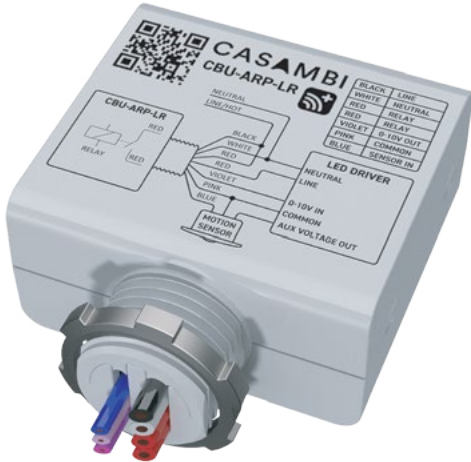

RF DIMMING

MODEL	LC-RF-DIM6A-HW-RCV
DESCRIPTIONS	0-10V RF Hardwire Receiver
INPUT VOLTAGE	120V - 277V AC
INPUT CURRENT MAX	120V - 6A / 277V - 3A
STAND BY POWER	<1W
OUTPUT POWER MAX	120V - 720W / 277V - 831W
LIN SERIES DIRECT	120V - 80FT / 277V - 100FT
LIN SERIES DIRECT/INDIRECT	120V - 60FT / 277V - 70FT
AMBIENT TEMPERATURE, ta	-4F° - 113F°
STORAGE TEMPERATURE	-13F° - 131F°
MAX. RELATIVE HUMIDITY	0-75%, non condensing
ENVIRONMENT	Indoor, Dry IP20

MODEL	LC-RF-DIM6A-W
DESCRIPTIONS	0-10V RF Wall Dimming Switch
INPUT VOLTAGE	120V - 277V AC
INPUT CURRENT MAX	120V - 6A / 277V - 3A
CHARGING OUTPUT	5V DC, 60mA
OPERATING RANGE	25 Ft
ENVIRONMENT	Indoor, Dry IP20

LINSL-DI LOU

LIN SLIM DIRECT/INDIRECT WITH LOUVER
DIRECT/INDIRECT LINEAR LIGHTING

Fixture Type
Project
Notes

CASAMBI READY

MODEL	CBU-ARP-LR supply by other
RATED POWER	120V 240W
	277V 554W
RATED CURRENT	2A
INPUT	120-277V AC
RELAY CONTACT RATING	120-277V AC
CONTROL OUTPUT	0-10V DC, max 7mA
OPERATING FREQUENCIES	2400-2480 MHz
MAX. OUTPUT POWER	+4dBm
NO-LOAD STANDBY POWER	< 0.5W
AMBIENT TEMPERATURE, t_a	-4F° - 113F°
MAX. CASE TEMPERATURE, t_c	158F°
STORAGE TEMPERATURE	-13F° - 158F°
MAX. RELATIVE HUMIDITY	0-80%, non condensing
ENVIRONMENT	Indoor, Dry IP20
WIRE GAUGE INPUT/OUTPUT	14-22AWG Solid or Stranded
WIRE STRIP LENGTH	0.2"
TIGHTENING FORCE	0.4Nm
MAX. INPUT CABLE LENGTH	10 Ft
MAX. LOAD CABLE LENGTH	10 Ft
WEIGHT	110 g