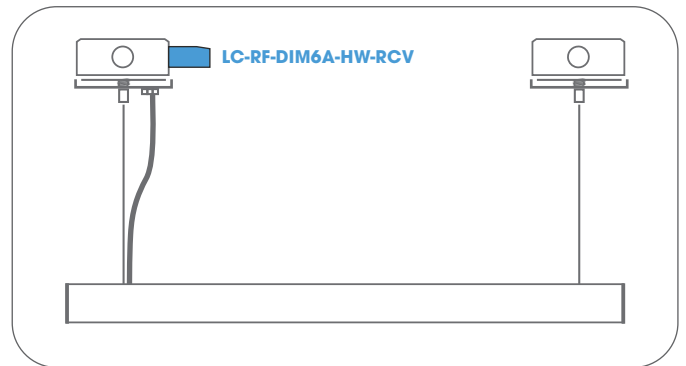

MODEL	LC-RF-DIM6A-W
DESCRIPTIONS	0-10V RF Wall Dimming Switch
INPUT VOLTAGE	120V - 277V AC
INPUT CURRENT MAX	120V - 6A / 277V - 3A
CHARGING OUTPUT	5V DC, 60mA
OPERATING RANGE	25 Ft
ENVIRONMENT	Indoor, Dry IP20