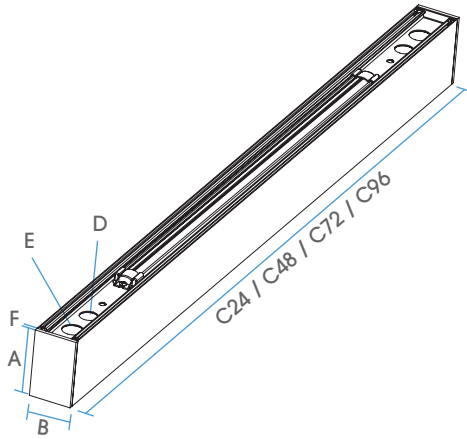

OPTIONAL REMOTE EMERGENCY BATTERY
EM-LIN see [page 7 for details](#)

MOUNTING ACCESSORIES
See [page 6 for details](#)

- Hexagon Design
- Square Design
- Wall Mount Installation

³ CCT within +/-10%
⁴ Consult factory on lead time

LINSL-DI LOU

LIN SLIM DIRECT/INDIRECT WITH LOUVER
DIRECT/INDIRECT LINEAR LIGHTING

Fixture Type
Project
Notes

DIMENSIONAL DRAWING

DIMENSIONS

A	2-7/8"	73mm Height
B	1-3/4"	45mm Width
C24	23-5/8"	600mm
C48	47-1/4"	1200mm
C72	70-7/8"	1800mm
C96	94-1/2"	2400mm
D	Trade size 3/8" Knockout	
E	Trade size 1/2" Knockout	
F	1/8"	3.7mm Thickness of endcap