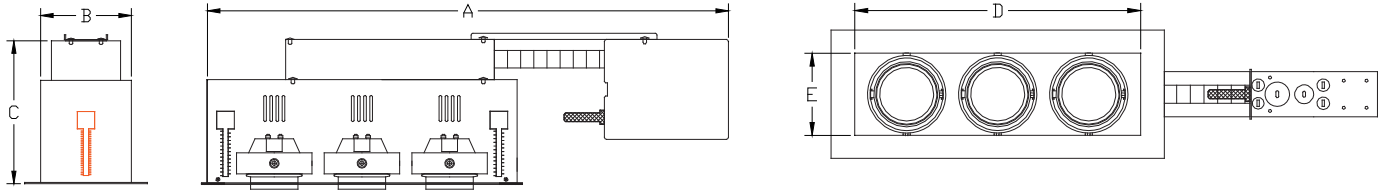

MOUNTING:

Designed to be installed with overlap flange trim. Innovative mounting system incorporates leveling screw to ensure fixture is properly lined up with the ceiling. Consult factory for possible use in trimless "mud-in" installations. Non-IC means 3" clearance from any insulation on all sides must be maintained.

Type	
Project	
Catalog No.	

FIXTURE DIMENSIONS

MODEL	HOUSING			APERTURE		CUT-OUT	
	A	B	C	D	E		
MMGRGU1050-1	4 1/2"	3 1/2"	6 1/4"	3-1/8"	3-1/8"	4"	3-3/4"
MMGRGU1050-2	16 1/4"	3 1/2"	6 1/8"	6 3/8"	3-1/8"	7-3/8"	3-3/4"
MMGRGU1050-3	19 3/4"	3 1/2"	6 1/8"	10"	3-1/8"	11-1/8"	3-5/8"
MMGRGU1050-4	23 1/4"	3 1/2"	6 1/8"	13 3/4"	3-1/8"	14-3/4"	3-5/8"