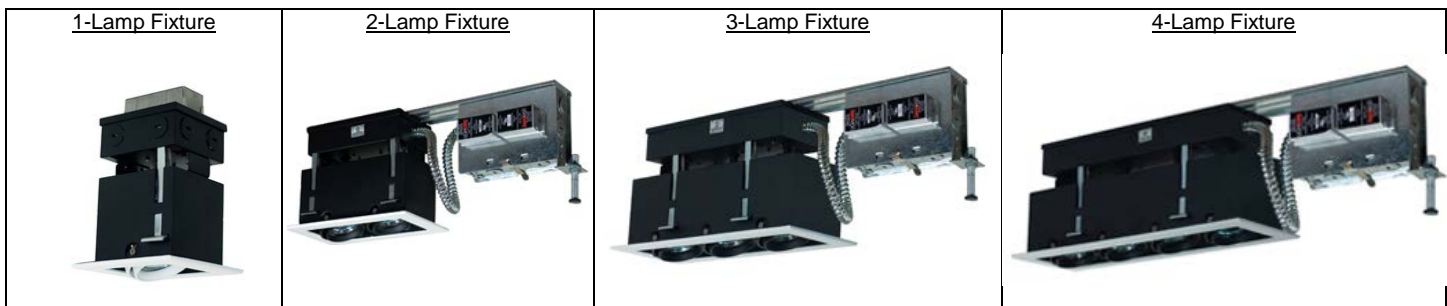

FIXTURE CONFIGURATIONS

www.jescolighting.com
support@jescolighting.com
Tech Support: 855.592.0029

15 Harbor Park Drive
Port Washington, NY 11050
Main Line: 800.527.7796
Fax Line: 855.265.5768

219 South 6th Ave
City of Industry, CA 91746
Main Line: 855.654.0110
Fax Line: 626.333.2955

3/10/2016

Specifications subject to change without notice.