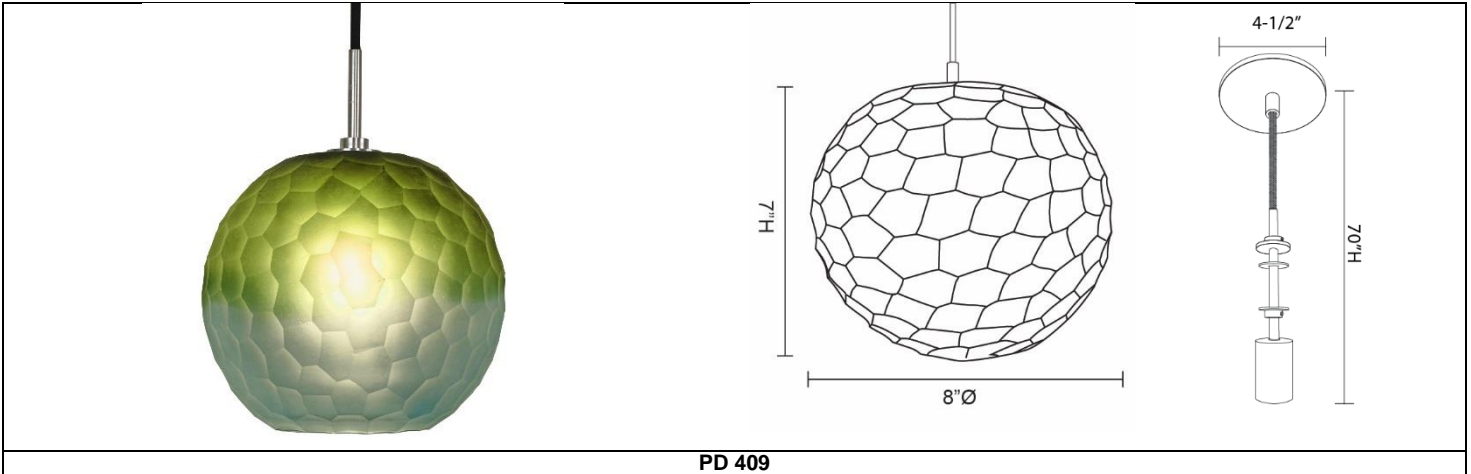

PD409

DECORATIVE PENDANTS
E26 LINE VOLTAGE PENDANT

Type	
Project	
Catalog No.	

PD 409

DESCRIPTION

Handcrafted, frosted, faceted spherical glass. No two alike.

Socket set provided with braided black nylon cord, low profile canopy, adjustable shade holder, and E26 lamp socket. Nylon cord may be field-cut. All mounting hardware included.

NOTE: Pendant comes in 2 boxes: glass shade and line voltage socket set with canopy.

Assembly required.

SPECIFICATIONS

Input Voltage	120 VAC
Wattage	Up to 60W
Lamp*	E26 Lamp (not included)
Dimensions	7"H x 8" Ø
Environment	Indoor - Dry
Certifications	UL Listed