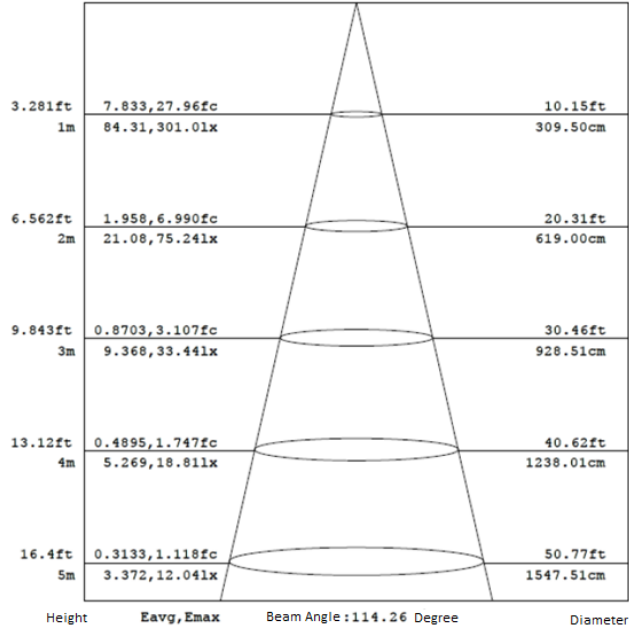

LUMINOUS INTENSITY DISTRIBUTION DIAGRAM

Lamp Flux : 530.0 lm

For 99104"

www.jescolighting.com
support@jescolighting.com
Tech Support: 855.592.0029

15 Harbor Park Drive
Port Washington, NY 11050
Main Line: 800.527.7796
Fax Line: 855.265.5768

LED FIXTURES

4" AND 6" DISK LIGHT – J-BOX OR RETROFIT MOUNTING

Type	
Project	
Catalog No.	

LUMINOUS INTENSITY DISTRIBUTION DIAGRAM

Lamp Flux : 652.6 lm

For 99106"