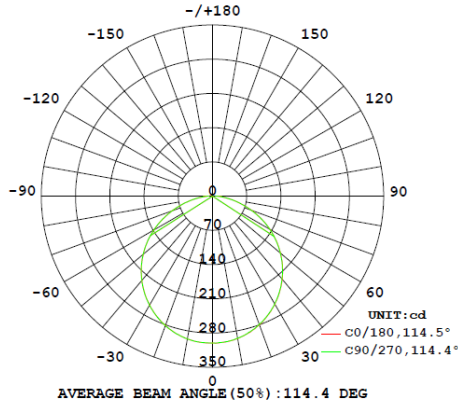

WHILE SUPPLIES LAST

RELYENCE DISTRIBUTOR PROGRAM

RE-GEO-FM-991XX

LED FIXTURES

4" AND 6" DISK LIGHT – J-BOX OR RETROFIT MOUNTING

Type	
Project	
Catalog No.