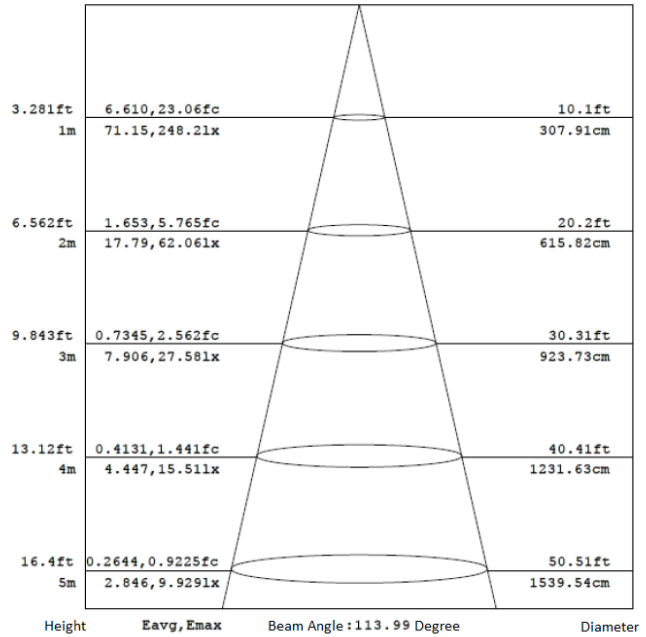

MODEL	STYLE	CCT/CRI	FINISH
RE-GEO-FM-991	04- 5-7/8" 06- 7-3/8"	2790-2700CCT/90CRI 3080-3000CCT/80CRI 3580-3500CCT/80CRI	WH-White

Example: **RE-GEO-FM-99104-2790-WH**

SUPPLIED WITH:

Retrofit Mounting Kit

PHOTOMETRIC DATA

LUMINOUS INTENSITY DISTRIBUTION DIAGRAM

Lamp Flux : 530.0 lm

For 99104"

www.jescolighting.com
support@jescolighting.com
Tech Support: 855.592.0029

15 Harbor Park Drive
Port Washington, NY 11050
Main Line: 800.527.7796
Fax Line: 855.265.5768