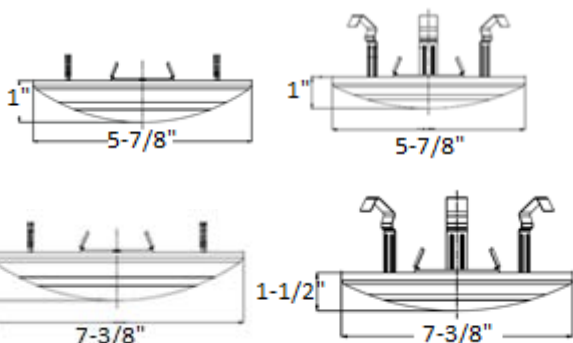

WHILE SUPPLIES LAST

RELYENCE DISTRIBUTOR PROGRAM

RE-GEO-FM-991XX

LED FIXTURES

4" AND 6" DISK LIGHT – J-BOX OR RETROFIT MOUNTING

Type	
Project	
Catalog No.	

DIMENSIONS: 5-7/8" Ø x 1" H / 7-3/8" Ø x 1-1/2" H

Outlet box mounting Retrofit Mounting

SPECIFICATIONS

Model	RE-GEO-FM-991XX	
Description	Disk Light – 4" and 6"	
Input Voltage	120 VAC	
Size	4"	6"
Wattage	8W	10W
Lumens	650 lm	750 lm
Efficacy	81 lm/W	75 lm/W
CCT/CRI	2700K@90CRI	
	3000K@80CRI	
	3500K@80CRI	
Power Factor	>0.95	
Operating Temperature	-4 to +113 °F	
Dimming	Triac Dimming and CFL/LED	
Dimensions	See Diagram	
Environment	Indoor – Dry / Damp	
	  	
Warranty	JESCO WSL Discontinued/Overstock items are final sale, non-returnable, and include a 90-day warranty against defects from the invoice date, superseding all prior stated warranties in print, online, or any other form.	

MODEL	STYLE	CCT/CRI	FINISH
RE-GEO-FM-991	04- 5-7/8" 06- 7-3/8"	2790-2700CCT/90CRI 3080-3000CCT/80CRI 3580-3500CCT/80CRI	WH-White

Example: **RE-GEO-FM-99104-2790-WH**

SUPPLIED WITH:

Retrofit Mounting Kit

PHOTOMETRIC DATA