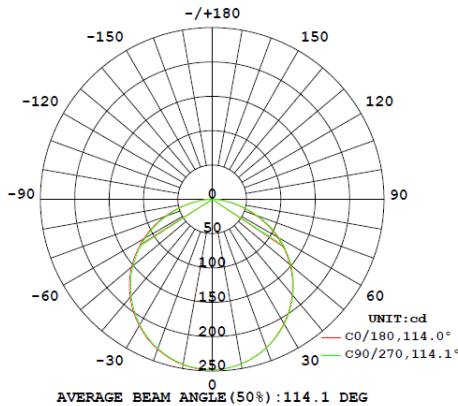

LUMINOUS INTENSITY DISTRIBUTION DIAGRAM

Lamp Flux : 530.0 lm

For 99104"

www.jescolighting.com
support@jescolighting.com
Tech Support: 855.592.0029

15 Harbor Park Drive
Port Washington, NY 11050
Main Line: 800.527.7796
Fax Line: 855.265.5768