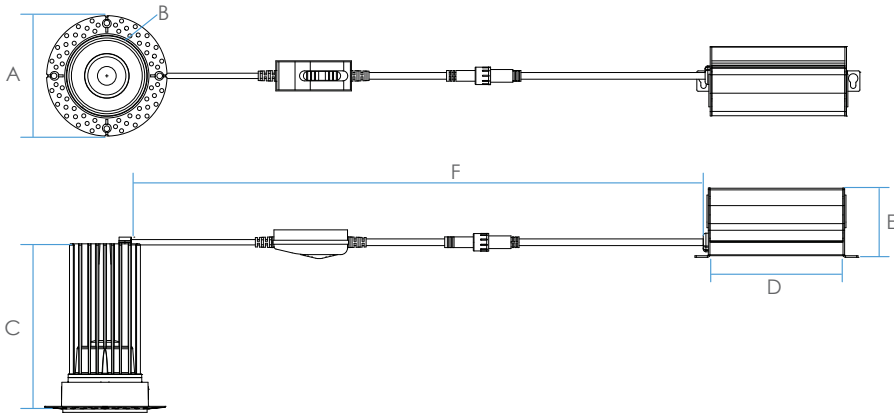

³ CCT within +/-10%
⁵ Switchable CCT

ORDERING INFO

STEP 1 - Light Engine with LED

MODEL RLF-2515-UNI	-	CCT / CRI SW5 SW5 - Switchable CCT (27/30/35/40/50) / 90 CRI
------------------------------	---	--

STEP 2 - Optional Trim (Sold separately)

RLF-25-RTL-WH

RLF-25-STL-WH

MODEL RLF-25-RTL-WH	-	RLF-25-STL-WH - Square White Finish Trim
-------------------------------	---	---

OPTIONAL ACCESSORY

(Sold separately)

MODEL RLH-23354-NC-UNI
Universal mounting plate with hanger bars. For cutout sizes: 2 1/8", 2 7/8", 3 3/8" or 5 1/4"

RLF-2515-UNI

2" LED MINIATURE TRIMLESS
RECESSED DOWNLIGHTS

Fixture Type
Project
Notes

TECHNICAL DRAWING

DIMENSIONS

A	3 1/2"	90 mm
B	2 1/2"	61 mm
C	5"	126 mm
D	5"	122 mm
E	2"	52 mm
F	17"	430 mm

DIMENSIONS

A	4" x 4"	104 mm
B	2 1/2"	61 mm
C	5"	126 mm
D	5"	126 mm
E	2"	52 mm
F	17"	430 mm