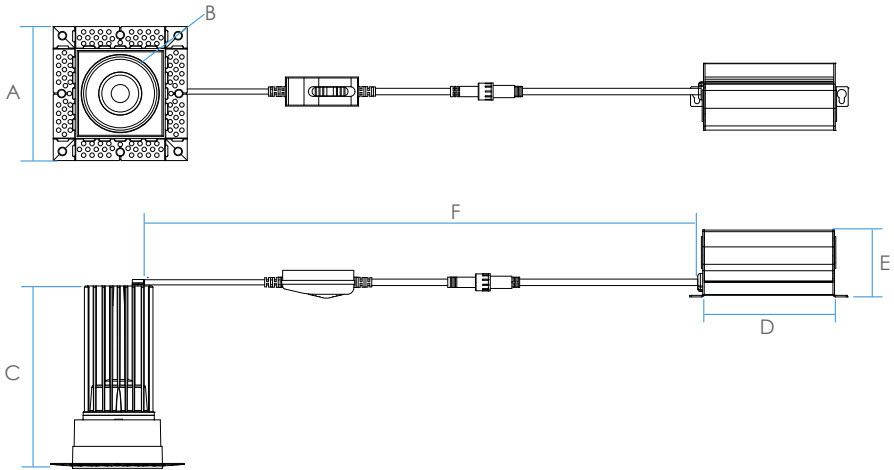

RLF-25-RTL-WH

RLF-25-STL-WH

MODEL RLF-25-RTL-WH	-	RLF-25-STL-WH - Square White Finish Trim
-------------------------------	---	---

OPTIONAL ACCESSORY

(Sold separately)

MODEL RLH-23354-NC-UNI
Universal mounting plate with hanger bars. For cutout sizes: 2 1/8", 2 7/8", 3 3/8" or 5 1/4"

RLF-2515-UNI

2" LED MINIATURE TRIMLESS
RECESSED DOWNLIGHTS

Fixture Type
Project
Notes

TECHNICAL DRAWING

DIMENSIONS

A	3 1/2"	90 mm
B	2 1/2"	61 mm
C	5"	126 mm
D	5"	122 mm
E	2"	52 mm
F	17"	430 mm

DIMENSIONS

A	4" x 4"	104 mm
B	2 1/2"	61 mm
C	5"	126 mm
D	5"	126 mm
E	2"	52 mm
F	17"	430 mm

TRIM OPTIONS

PART NUMBER	RLF-25-RLT-WH
DESCRIPTION	White Finish Round Mud-in Trim
ENVIROMENT	Indoor, Wet
DIMENSIONS	3 1/2" Ø

PART NUMBER	RLF-25-SLT-WH
DESCRIPTION	White Finish Square Mud-in Trim
ENVIROMENT	Indoor, Wet
DIMENSIONS	4" x 4"