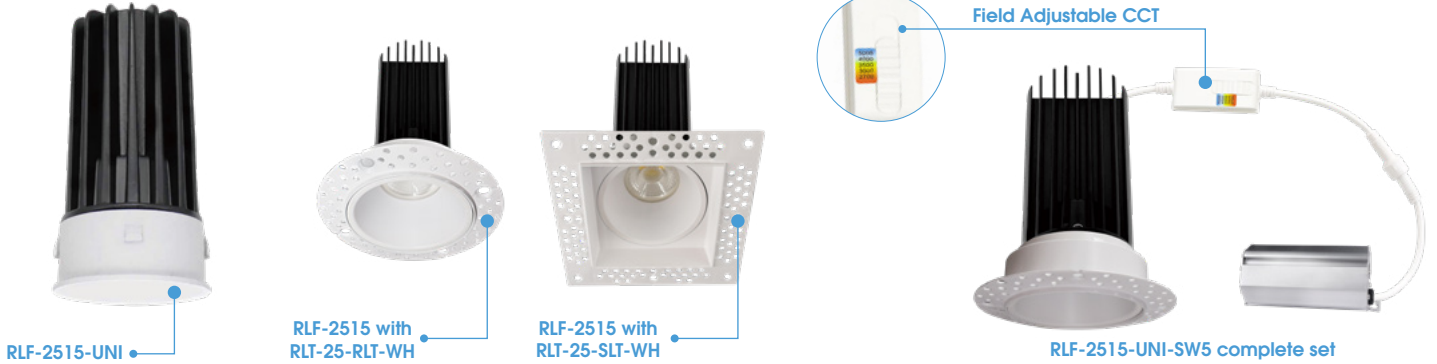

RLF-2515-UNI

2" LED MINIATURE TRIMLESS
RECESSED DOWNLIGHTS

Fixture Type
Project
Notes

LED Miniature Trimless Recessed Downlight series is designed for residential and commercial applications. With optional contemporary trimless look and remote driver included. Housing is not required for remodel applications, includes mud-in flange in round, and square options is sold separately. 5-level field selectable color temperature is available.

SPECIFICATIONS

INPUT VOLTAGE	120-277V AC
WATTAGE	15 W
LUMENS	1000 Lm
EFFICACY	67 Lm/W
CRI	90+
BEAM ANGLE	38°
DIMMING ¹	0-10V Dimmable
CUT-OUT	Round: 2 7/8" Square: 2 7/8" x 2 7/8"

RATINGS	IC, Airtight
ENVIRONMENT	Indoor - Wet
CERTIFICATIONS	cETLus, T24 Compliant
LUMEN MAINTENANCE	50,000 hours
INCLUDES	Remote driver
REQUIRED	Round or square mud-in flange
OPTIONAL	RLH-23354-NC-UNI for round mud-in flange only
WARRANTY ²	5 years

¹ Effectively dim down to 10%
² See published warranty terms for detailed information

PERFORMANCE

CCT selectable via switch on heatsink

COLOR TEMPERATURE ³	LUMEN ⁴	WATTAGE	EFFICACY	CRI
SW5 (27/30/35/40/50K) ⁵	1000 Lm	15 W	67 Lm/W	90+

³ CCT within +/-10%
⁵ Switchable CCT

ORDERING INFO

STEP 1 - Light Engine with LED

MODEL RLF-2515-UNI	-	CCT / CRI SW5 SW5 - Switchable CCT (27/30/35/40/50) / 90 CRI
------------------------------	---	--

STEP 2 - Optional Trim (Sold separately)