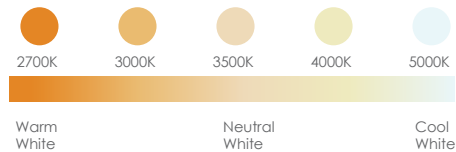

SPECIFICATIONS

INPUT VOLTAGE	120-277V AC
WATTAGE	15 W
LUMENS	1000 Lm
EFFICACY	67 Lm/W
CRI	90+
BEAM ANGLE	38°
DIMMING ¹	0-10V Dimmable
CUT-OUT	Round: 2 7/8" Square: 2 7/8" x 2 7/8"

RATINGS	IC, Airtight
ENVIRONMENT	Indoor - Wet
CERTIFICATIONS	cETLus, T24 Compliant
LUMEN MAINTENANCE	50,000 hours
INCLUDES	Remote driver
REQUIRED	Round or square mud-in flange
OPTIONAL	RLH-23354-NC-UNI for round mud-in flange only
WARRANTY ²	5 years

¹ Effectively dim down to 10%
² See published warranty terms for detailed information

PERFORMANCE

CCT selectable via switch on heatsink

COLOR TEMPERATURE ³	LUMEN ⁴	WATTAGE	EFFICACY	CRI
SW5 (27/30/35/40/50K) ⁵	1000 Lm	15 W	67 Lm/W	90+