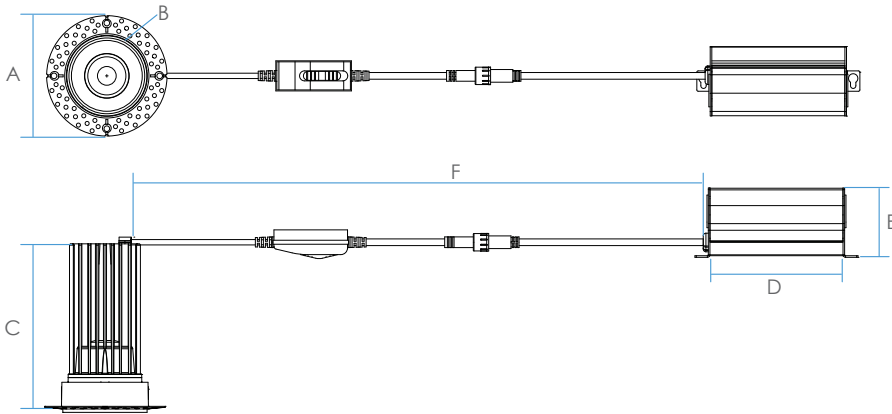

^{3 & 4} CCT within +/-10%
⁵ Switchable CCT

ORDERING INFO

STEP 1 - Light Engine with LED

MODEL	CCT / CRI
RLF-2515	SW5
	SW5 - Switchable CCT (27/30/35/40/50) / 90 CRI

STEP 2 - Optional Trim (Sold separately)

MODEL	RLF-25-RTL-WH - Round White Finish Trim
	RLF-25-STL-WH - Square White Finish Trim

RLF-2515

2" LED MINIATURE TRIMLESS
RECESSED DOWNLIGHTS

Fixture Type
Project
Notes

TECHNICAL DRAWING

DIMENSIONS

A	3-1/2"	90 mm
B	2-1/2"	61 mm
C	5"	126 mm
D	5"	122 mm
E	2"	52 mm
F	17"	430 mm

DIMENSIONS

A	4" x 4"	104 mm
B	2-1/2"	61 mm
C	5"	126 mm
D	5"	126 mm
E	2"	52 mm
F	17"	430 mm

TRIM OPTIONS

PART NUMBER	RLF-25-RLT-WH
DESCRIPTION	White Finish Round Mud-in Trim
ENVIROMENT	Indoor, Wet
DIMENSIONS	3-1/2" Ø