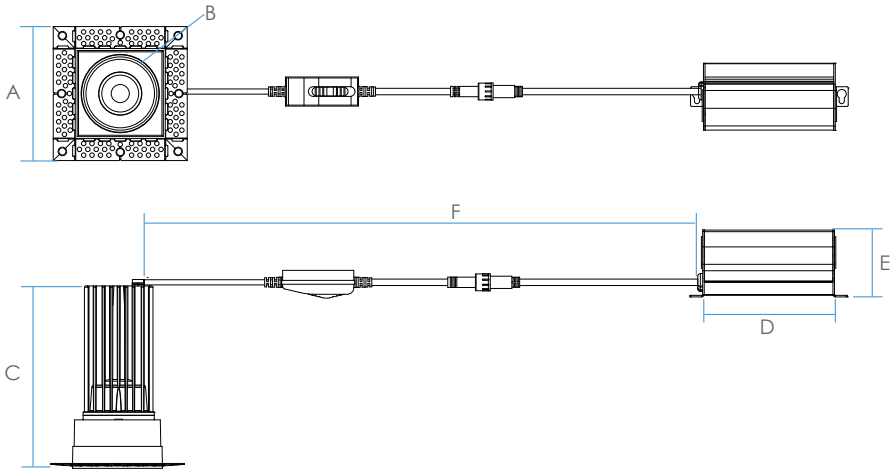

^{3 & 4} CCT within +/-10%
⁵ Switchable CCT

ORDERING INFO

STEP 1 - Light Engine with LED

MODEL	CCT / CRI
RLF-2515	SW5
	SW5 - Switchable CCT (27/30/35/40/50) / 90 CRI

STEP 2 - Optional Trim (Sold separately)

MODEL	RLF-25-RTL-WH - Round White Finish Trim
	RLF-25-STL-WH - Square White Finish Trim

RLF-2515

2" LED MINIATURE TRIMLESS
RECESSED DOWNLIGHTS

Fixture Type
Project
Notes

TECHNICAL DRAWING

DIMENSIONS

A	3-1/2"	90 mm
B	2-1/2"	61 mm
C	5"	126 mm
D	5"	122 mm
E	2"	52 mm
F	17"	430 mm

DIMENSIONS

A	4" x 4"	104 mm
B	2-1/2"	61 mm
C	5"	126 mm
D	5"	126 mm
E	2"	52 mm
F	17"	430 mm

TRIM OPTIONS

PART NUMBER	RLF-25-RLT-WH
DESCRIPTION	White Finish Round Mud-in Trim
ENVIROMENT	Indoor, Wet
DIMENSIONS	3-1/2" Ø