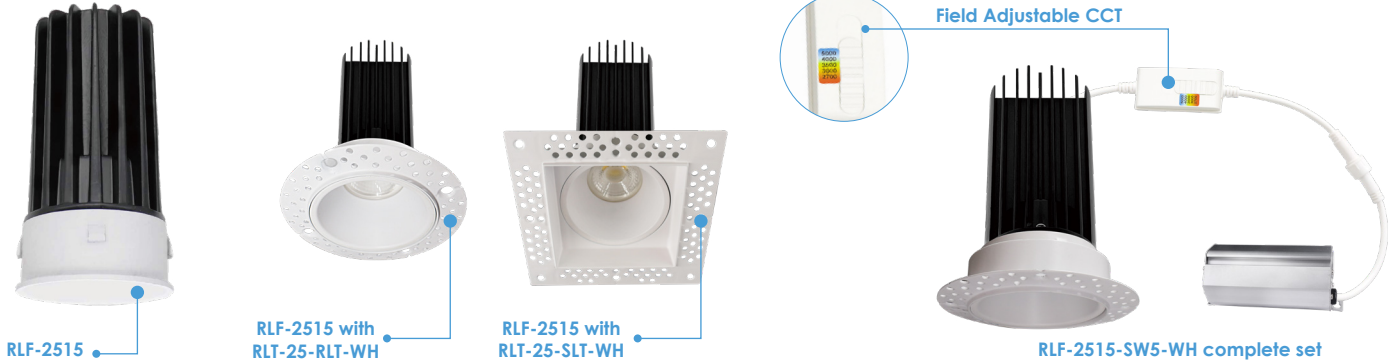

RLF-2515

2" LED MINIATURE TRIMLESS RECESSED DOWNLIGHTS

Fixture Type
Project
Notes

LED Miniature Trimless Recessed Downlight series is designed for residential and commercial applications. With optional contemporary trimless look and remote driver included. Housing is not required for remodel applications, includes mud-in flange in round, and square options is sold separately. 5-level field selectable color temperature is available.

120V AC	TRIAC DIMMABLE	RECESSED TRIMLESS	IC RATED	AIRTIGHT	2 7/8" ROUND CUT-OUT 2 3/4" x 2 3/4" SQUARE CUT-OUT	WET INDOOR	L70 50,000 HOURS	5 YEAR WARRANTY	ETL US Intertek	T24 California TITLE 24 145.2611 COMPLIANT
---------	----------------	-------------------	----------	----------	--	---------------	---------------------	-----------------	--------------------	--

SPECIFICATIONS

INPUT VOLTAGE	120V AC
WATTAGE	15 W
LUMENS	1000 Lm
EFFICACY	67 Lm/W
CRI	90+
BEAM ANGLE	38°
DIMMING ¹	TRIAC Dimming
CUT-OUT	Round: 2-7/8" Square: 2-7/8" x 2-7/8"

RATINGS	IC, Airtight
ENVIRONMENT	Indoor - Wet
CERTIFICATIONS	cETLus, T24 Compliant
LUMEN MAINTENANCE	50,000 hours
INCLUDES	Remote driver
REQUIRED	Round or square mud-in flange
WARRANTY ²	5 years

¹ Effectively dim down to 10%
² See published warranty terms for detailed information

PERFORMANCE

CCT selectable via switch on heatsink

COLOR TEMPERATURE ³	LUMEN ⁴	WATTAGE	EFFICACY	CRI
SW5 (27/30/35/40/50K) ⁵	1000 Lm	15 W	67 Lm/W	90+