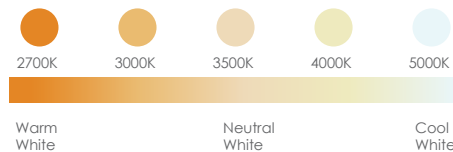

ORDERING INFO

STEP 1 - Light Engine with LED

MODEL	CCT / CRI
RLF-2515	SW5
	SW5 - Switchable CCT (27/30/35/40/50) / 90 CRI

STEP 2 - Optional Trim (Sold separately)

MODEL	RLF-25-RTL-WH - Round White Finish Trim
	RLF-25-STL-WH - Square White Finish Trim