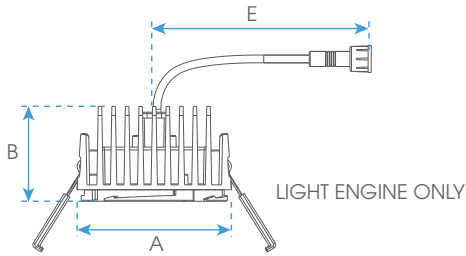

OPTIONAL ACCESSORY

(Sold separately)

	MODEL RLH-23354-NC-UNI
	Universal mounting plate with hanger bars. For cutout sizes 2 1/8", 2 7/8", 3 3/4" or 5 1/4"

STEP 2 - Trim (Sold separately)

		MODEL	FINISH
RLT-4101-BK	RLT-4101-WH	RLT-4101 - Round Trim	BK - Black
RLT-4106-BK	RLT-4106-WH	RLT-4106 - Square Trim	WH - White

NY 15 Harbor Park Drive
Port Washington, NY 11050

Main 800 527 7796
Fax 855 265 5768

CA 219 South 6th Ave
City of Industry, CA 91746

Main 800 527 7796
Fax 855 265 5768

support@jescolighting.com
Tech Support 855 592 0029

RLF-4115-UNI

4" LED DOWNLIGHT
RECESSED DOWNLIGHT

Fixture Type
Project
Notes

TECHNICAL DRAWING

DIMENSIONS		
A	3-1/8"	80 mm
B	1-7/8"	49 mm
C	4-1/2"	115 mm
D	3"	75 mm
E	7-1/2"	190 mm

DIMENSIONS		
A	7-1/2"	190 mm
B	3-7/8"	80 mm
C	1-1/2"	39 mm
D	1/2" Knockout	

TRIMMED OPTIONS

PART NUMBER	RLT-4101
DESCRIPTION	Round Trim in BK - Black and WH - White
ENVIROMENT	Indoor, Wet
DIMENSIONS	A: 3" (76 mm) x B: 4-1/2" (115 mm) x C: 1-1/8" (29 mm)

PART NUMBER	RLT-4106
DESCRIPTION	Square Trim in BK - Black and WH - White
ENVIROMENT	Indoor, Wet
DIMENSIONS	A: 3" (76 mm) x B: 4-1/2" (115 mm) x C: 1-1/8" (29 mm)