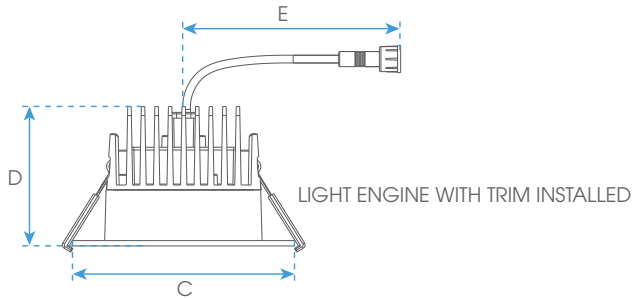

OPTIONAL ACCESSORY

(Sold separately)

	MODEL RLH-23354-NC-UNI
	Universal mounting plate with hanger bars. For cutout sizes 2 1/8", 2 7/8", 3 3/4" or 5 1/4"

STEP 2 - Trim (Sold separately)

		MODEL	FINISH
RLT-4101-BK	RLT-4101-WH	RLT-4101 - Round Trim	BK - Black
RLT-4106-BK	RLT-4106-WH	RLT-4106 - Square Trim	WH - White

NY 15 Harbor Park Drive
Port Washington, NY 11050

Main 800 527 7796
Fax 855 265 5768

CA 219 South 6th Ave
City of Industry, CA 91746

Main 800 527 7796
Fax 855 265 5768

support@jescolighting.com
Tech Support 855 592 0029

RLF-4115-UNI

4" LED DOWNLIGHT
RECESSED DOWNLIGHT

Fixture Type
Project
Notes

TECHNICAL DRAWING

DIMENSIONS		
A	3-1/8"	80 mm
B	1-7/8"	49 mm
C	4-1/2"	115 mm
D	3"	75 mm
E	7-1/2"	190 mm

DIMENSIONS		
A	7-1/2"	190 mm
B	3-7/8"	80 mm
C	1-1/2"	39 mm
D	1/2" Knockout	

TRIMMED OPTIONS

PART NUMBER	RLT-4101
DESCRIPTION	Round Trim in BK - Black and WH - White
ENVIROMENT	Indoor, Wet
DIMENSIONS	A: 3" (76 mm) x B: 4-1/2" (115 mm) x C: 1-1/8" (29 mm)

PART NUMBER	RLT-4106
DESCRIPTION	Square Trim in BK - Black and WH - White
ENVIROMENT	Indoor, Wet
DIMENSIONS	A: 3" (76 mm) x B: 4-1/2" (115 mm) x C: 1-1/8" (29 mm)