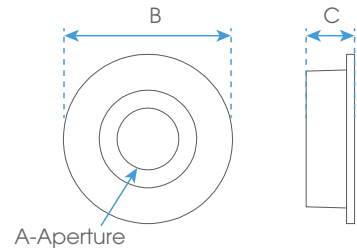

RLF-4115-UNI

4" LED DOWNLIGHT
RECESSED DOWNLIGHT

Fixture Type
Project
Notes

TECHNICAL DRAWING

DIMENSIONS		
A	3-1/8"	80 mm
B	1-7/8"	49 mm
C	4-1/2"	115 mm
D	3"	75 mm
E	7-1/2"	190 mm

DIMENSIONS		
A	7-1/2"	190 mm
B	3-7/8"	80 mm
C	1-1/2"	39 mm
D	1/2" Knockout	

TRIMMED OPTIONS

PART NUMBER	RLT-4101
DESCRIPTION	Round Trim in BK - Black and WH - White
ENVIROMENT	Indoor, Wet
DIMENSIONS	A: 3" (76 mm) x B: 4-1/2" (115 mm) x C: 1-1/8" (29 mm)

PART NUMBER	RLT-4106
DESCRIPTION	Square Trim in BK - Black and WH - White
ENVIROMENT	Indoor, Wet
DIMENSIONS	A: 3" (76 mm) x B: 4-1/2" (115 mm) x C: 1-1/8" (29 mm)