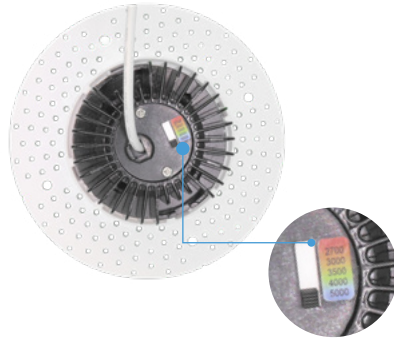

# RLF-4515-RTL-UNI

4" LED ROUND TRIMLESS  
RECESSED DOWNLIGHT WITH MUD-IN FLANGE

Fixture Type
Project
Notes

RLF-4515-RTL-UNI

RLF-4515-RTL-UNI-SW5-WH complete set

LED Trimless Downlight series is designed for residential and commercial applications. With contemporary trimless look and an ultra shallow profile of merely 2-1/2" deep coupled with IC rating, this Slim Downlight is perfect for tight spaces such as soffits, insulated and suspended ceilings as well as installations directly below ceiling joists. The fixture installs flush to ceiling, it includes the Remote Driver and housing is not required for remodel applications. The mounting frame with hanger bars is optional for New Construction applications. The 5-level field selectable color temperature is available.

120 - 277V AC	0-10V DIMMABLE	RECESSED TRIMLESS	IC RATED	AIR TIGHT	CUT-OUT	3 3/4" ROUND CUT-OUT	WET INDOOR	L70 50,000 HOURS	5 YEAR WARRANTY	Intertek	T24 California TITLE 24 COMPLIANT
---------------	----------------	-------------------	----------	-----------	---------	----------------------	------------	------------------	-----------------	----------	-----------------------------------

## SPECIFICATIONS

<b>INPUT VOLTAGE</b>	120-277V AC
<b>WATTAGE</b>	15 W
<b>LUMENS</b>	1000 Lm
<b>EFFICACY</b>	67 Lm/W
<b>CRI</b>	90+
<b>BEAM ANGLE</b>	38°
<b>DIMMING<sup>1</sup></b>	0-10V Dimmable
<b>CUT-OUT</b>	3 3/4" Ø