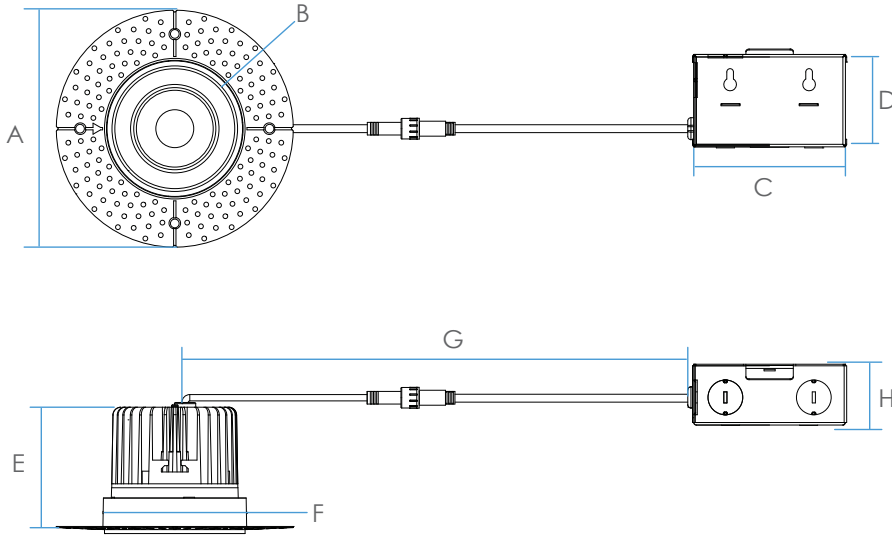

## OPTIONAL ACCESSORY

(Sold separately)

<b>MODEL</b> RLH-23354-NC-UNI
Universal mounting plate with hanger bars. For cutout sizes: 2 1/8", 2 7/8", 3 3/4" or 5 1/4"

## TECHNICAL DRAWING

### DIMENSIONS

A	6"	152 mm
B	3 1/8"	80 mm
C	4"	102 mm
D	2 1/2"	64 mm
E	3 1/8"	80 mm
F	3 5/8"	91 mm
G	12 5/8"	320 mm
H	1 1/2"	38 mm