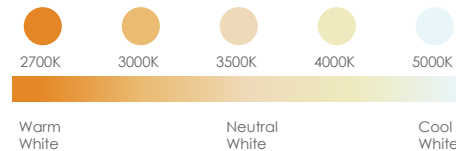

## PERFORMANCE

CCT selectable via switch on heatsink

COLOR TEMPERATURE <sup>3</sup>	LUMEN <sup>4</sup>	WATTAGE	EFFICACY	CRI
SW5 (27/30/35/40/50K) <sup>5</sup>	1000 Lm	15 W	67 Lm/W	90+

<sup>3</sup> CCT within +/-10%  
<sup>5</sup> Switchable CCT