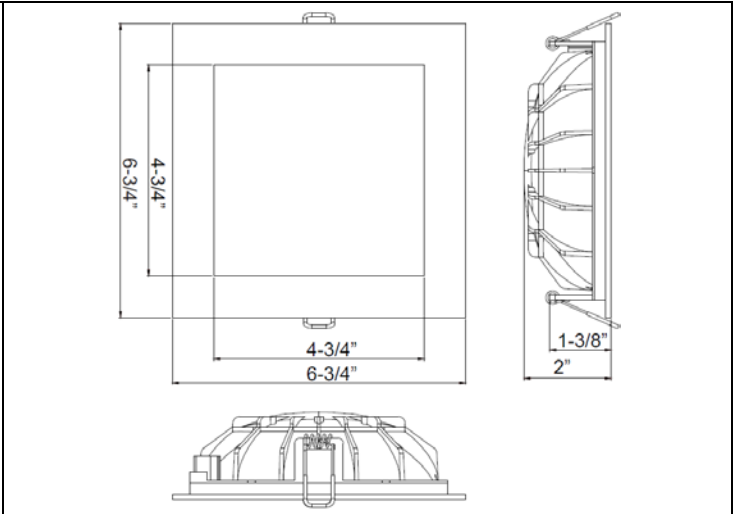

RLF-5315

5" SQUARE RECESSED LED DOME FIXTURE LED RECESSED DOWNLIGHTS

Type	
Project	
Catalog No.	

DESCRIPTION

This LED recessed indirect fixture is designed to emit a soft glow, rather than harsh direct lighting. It is virtually impossible to see the hidden light source, which bounces the light off the inside of the dome to produce a diffused, yet functional light. A very high color rendering index (CRI) of 90 and JA8 and T24 compliant. At just around one and a half inches high, IC and Airtight rated, it can be installed wherever plenum space is at a premium.

FEATURES

- Engineered round dome design provides perfectly diffused light output
- High output LEDs positioned pointing upwards, providing an indirect downlight and eliminating glare
- TITLE 24 JA8 compliant
- IC and Airtight rated
- CRI of 90+, R9>50
- Hidden light source produces an evenly diffused output with no glare
- Integrated die-cast aluminum trim and heat sink
- TRIAC Dimmable
- Fits onto a minimum 1/4" and maximum 1" ceiling thickness.
- Includes remote driver with positive-lock cable
- Junction box containing the driver is supplied with two 3/4" knockouts
- Can-less design for easy installation in tight plenum spaces
- Listed for through-branch wiring

SPECIFICATIONS

Model	RLF-5315
Description	5" Square LED Recessed Downlight
Inside Aperture	4-3/4" x 4-3/4"
Outside Dimensions	6-3/4" x 6-3/4" x 2" H
Driver Dimensions	3-1/2" L x 3-1/2" W x 1-3/8" H
Input Voltage	120 VAC 60Hz
Power Factor	>0.90
CCT	3000K, **2700K, **3500K, **4000K, **5000K
CRI	90+
Wattage	15W
Lumens	900 Lm
Efficacy	60 Lm/W
Beam Angle	110°
Dimmable	TRIAC (100%-10%)
Lamp Life*	50,000 hours
Dimensions	See Dimensional Drawings
Ceiling Cutout	6-3/16" x 6-3/16"
Environment	Indoor – Dry
Rating	IC, Airtight
Certifications†	 
Warranty	5 years – see published warranty terms for detailed information