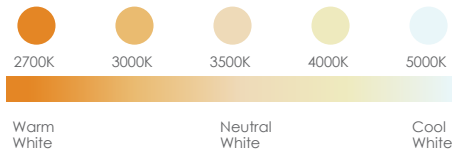

<sup>1</sup> Effectively dim down to 10%

<sup>2</sup> See published warranty terms for detailed information

## PERFORMANCE

CCT selectable via switch on heatsink

COLOR TEMPERATURE <sup>3</sup>	LUMEN <sup>4</sup>	WATTAGE	EFFICACY	CRI
SW5 (27/30/35/40/50K)	900 Lm	15 W	60 Lm/W	90+

<sup>3&4</sup> CCT within +/-10%