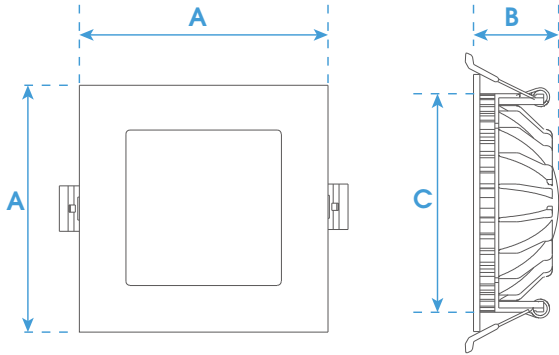

## OPTIONAL ACCESSORY

(Sold separately)

MODEL  
RLH-346S-NC-UNI  
Universal mounting plate with hanger bars.  
For cutout sizes: 3", 4 ¼" or 6 ¼"

### DIMENSIONS

<b>A</b>	6 3/4" x 6 3/4"	171 mm x 171 mm
<b>B</b>	2"	51 mm
<b>C</b>	5 7/8"	150 mm