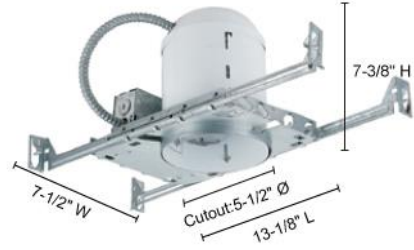

RS5500BA
5" NEW CONSTRUCTION • NON-IC AIRTIGHT
LINE VOLTAGE
RECESSED DOWNLIGHTS

Type	
Project	
Catalog No.	

ORDERING INSTRUCTIONS

MODEL: RS5500BA

DESCRIPTION

- 5" New Construction Non-IC Airtight Line Voltage Housing
- Thermally protected, listed for damp locations.
- UL listed for feed-through branch circuit wiring.
- Dimmable with incandescent dimmers.
- J-box accessible through ceiling cut-out.
- Non-IC units require 3-inch of clearance on all sides.
- Dimensions: 7-1/2"W x 13-1/8"L x 7-3/8"H
- Hanger Bars: adjustable up to 24"
- Cut-Out: 5-1/2"Ø

LAMPS:

120V PAR20, PAR30, R20, R30, A19 75W Max. Sold separately.

WIRING:

Housing is supplied with thermal protector.

OTHER OPTIONS

RS5500BICA

New Construction IC Airtight Line Voltage Housing
 120V PAR30, PAR20, R30, R20, A19
 50W Max.

Dimensions: 7-1/2"W x 13-1/8"L x 7-3/8"H
Hanger Bars: adj. Up to 24"
Cutout: 5-1/2"Ø

RS5500R

Remodel Non-IC Line Voltage Housing
 120V PAR30, PAR20, R30, R20, A19
 75W Max.

Dimensions: 6-1/8"W x 13-1/2"L x 7-1/4"H
Cutout: 5-1/2"Ø

RS5500RICA

Remodel IC Airtight Line Voltage Housing
 120V PAR30, PAR20, R30, R20, A19
 50W Max.

Dimensions: 6-1/8"W x 13-1/2"L x 7-1/4"H
Cutout: 5-1/2"Ø