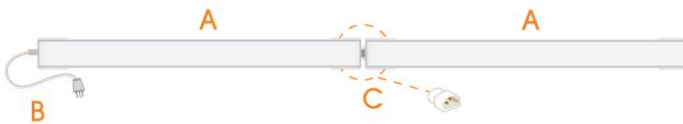

Note: Not dimmable.

SG-LED & SGA-LED

COVE / CABINET / SHOWCASE / DISPLAY
LED SLEEK ULTRA FIXED & ADJUSTABLE

Type	
Project	
Catalog No.	

ORDERING INSTRUCTIONS

SERIES	LENGTH	COLOR TEMP	FINISH	SWITCH
SG-LED : Fixed			W : White	
	12 : 12-3/8 in	30 : 3000K		SW : ON/OFF*
	24 : 22-3/4 in	40 : 4000K		
	36 : 34-1/2 in	60 : 6000K		
	48 : 46-1/4 in			
	60 : 58 in			

Example: SG-LED-12-30-W
* Optional ON/OFF switch for SG-LED.

SERIES	LENGTH	COLOR TEMP	FINISH	SWITCH
SGA-LED : Adjustable			W : White	SW : ON/OFF
	12 : 12-3/8 in	30 : 3000K		
	24 : 22-3/4 in	40 : 4000K		
	36 : 34-1/2 in	60 : 6000K		
	48 : 46-1/4 in			

Example: SGA-LED-12-30-W-SW

WIRING DIAGRAMS – For reference purposes only. Not for installation. Not to scale.

INDIVIDUAL UNIT

CONNECTED WITH A DIRECT CONNECTOR

CONNECTED WITH A CONNECTING CABLE

HARDWIRE USING SG-B BOX