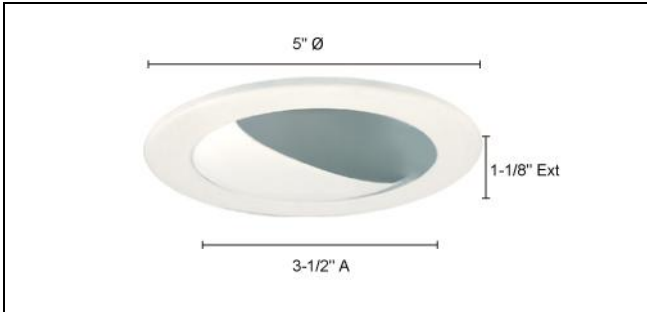

TM204

RECESSED LIGHTING
4" APERTURE LINE VOLTAGE TRIMS

Type	
Project	
Catalog No.	

CATALOG INFORMATION

MODEL	BAFFLE / TRIM FINISH
TM204	WHWH - White / White

Ordering Instructions
Example:

MODEL	-	FINISH
TM204	-	WHWH

DESCRIPTION

- Recessed Lighting –Adjustable Wall Washer With Baffle 4" aperture Line Voltage trim.
- Use PAR16, PAR20 120V 50W Max.
- Ideal for use in ceilings, cabinets and displays.
- 15° adjustment from vertical
- Dimensions: 3-1/2"A x 5"Ø x 1-1/8"Ext
- Listings: UL and C-UL listed.

COMPATIBLE LINE VOLTAGE HOUSINGS

RS2000B
Non-IC Universal Housing for New Construction
PAR16/20 120V 50W
Dimensions: 5-1/4"W x 8"L x 5-1/2"D
Hanger Bars: adj. 14-1/2"~ 24-1/2"
Cutout: 4-3/8"Ø

RS2000IC
IC Housing for New Construction
PAR16/20 120V 50W
Dimensions: 5-1/4"W x 8"L x 6"D
Hanger Bars: adj. 14-1/2"~ 24-1/2"
Cutout: 4-3/8"Ø