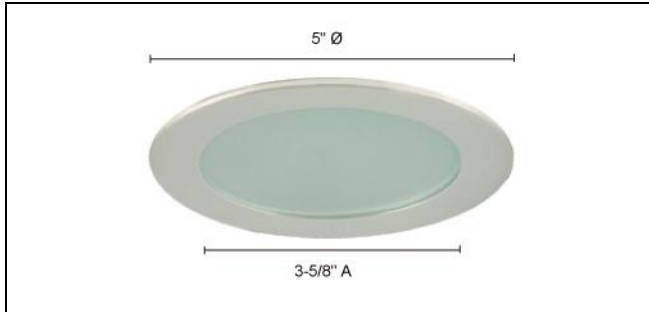

**TM209**

**RECESSED LIGHTING**  
4" APERTURE LINE VOLTAGE TRIMS

Type	
Project	
Catalog No.	

**CATALOG INFORMATION**

MODEL	TRIM FINISH
TM209	AB - Antique Bronze
	ST - Satin Chrome
	WH - White

**Ordering Instructions**  
Example: MODEL - FINISH  
TM209 - ST

**DESCRIPTION**

- Recessed Lighting – Flat Showe Trim With Frosted Glass 4" aperture Line Voltage trim.
- Use PAR16, PAR20 120V 50W Max.
- Ideal for use in ceilings, cabinets and displays.
- Includes gasket for use in damp locations
- Dimensions: 3-5/8" A x 5" Ø
- Listings: UL and C-UL listed.